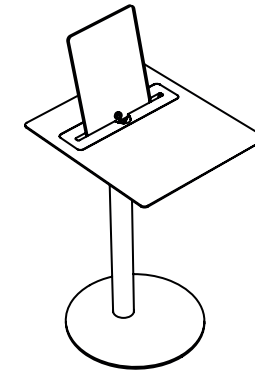

SUPPORT

We are here to help.
If you have any questions,
please don't hesitate to contact us.

E-MAIL

info@spell-furniture.com

PHONE

+31 (0) 344 842765