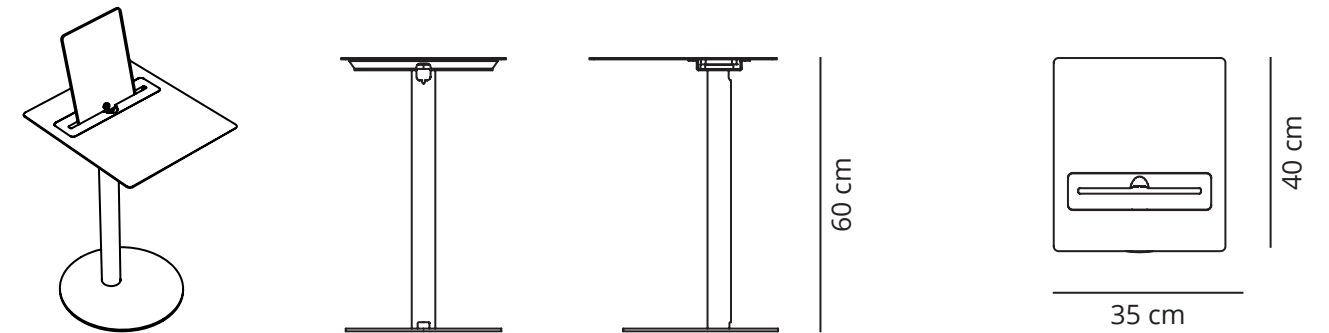

Configurations

Nomad Round

Nomad Rectangular

Nomad Stand

Tablet Key Lock

With the Nomad Tablet keyLock you can lock your iPad within a snap on your temporary workplace. A small round (adhesive) backing plate is mounted behind the iPad or tablet. The end of the supplied 1.5 meter long security cable fits into the anchor plate, thus securing your iPad or tablet is no more difficult than putting your bike on lock.