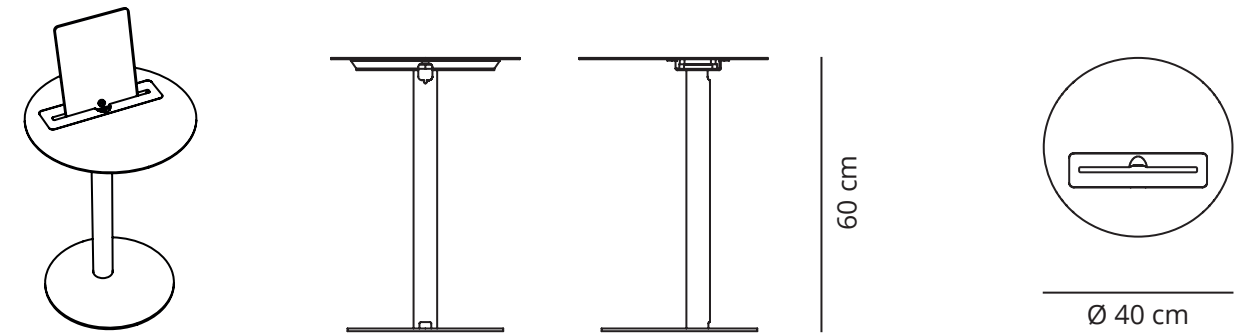

Configurations

Nomad Round

Nomad Rectangular

Nomad Stand

Tablet Key Lock

With the Nomad Tablet keyLock you can lock your iPad within a snap on your temporary workplace. A small round (adhesive) backing plate is mounted behind the iPad or tablet. The end of the supplied 1.5 meter long security cable fits into the anchor plate, thus securing your iPad or tablet is no more difficult than putting your bike on lock.