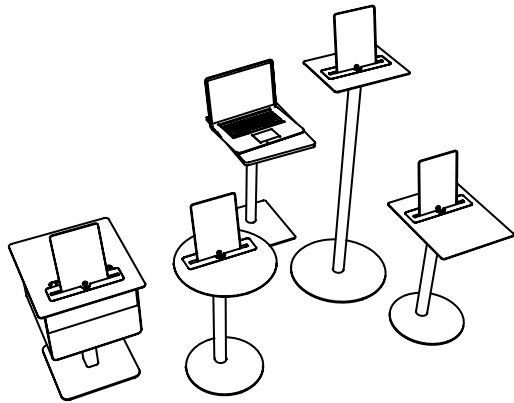

NOMAD SERIES

Product Specification Sheet

This document contains technical information about the Nomad Series

Description

Living and working environments become more dynamic, where relaxing and working spaces overlap the Nomad tablet table takes place.

The Nomad serves a variety of tablet systems that can be used for waiting, working, relaxing and even for small meetings.

These tables feel right at home in a lobby area, library, living room or any waiting room, making them look colourful and refined.

Specifications

Tabletop
Premium Solid Wood Slot

Frame
Cellrubber, Steel.

Pre assembled: Yes

Dock

Solid premium Oak, Walnut

Oiled or stained colours and finished in satin matt lacquer

Color frame

Configurations

Nomad Round

Nomad Rectangular

Nomad Stand

Tablet Key Lock

With the Nomad Tablet keyLock you can lock your iPad within a snap on your temporary workplace. A small round (adhesive) backing plate is mounted behind the iPad or tablet. The end of the supplied 1.5 meter long security cable fits into the anchor plate, thus securing your iPad or tablet is no more difficult than putting your bike on lock.