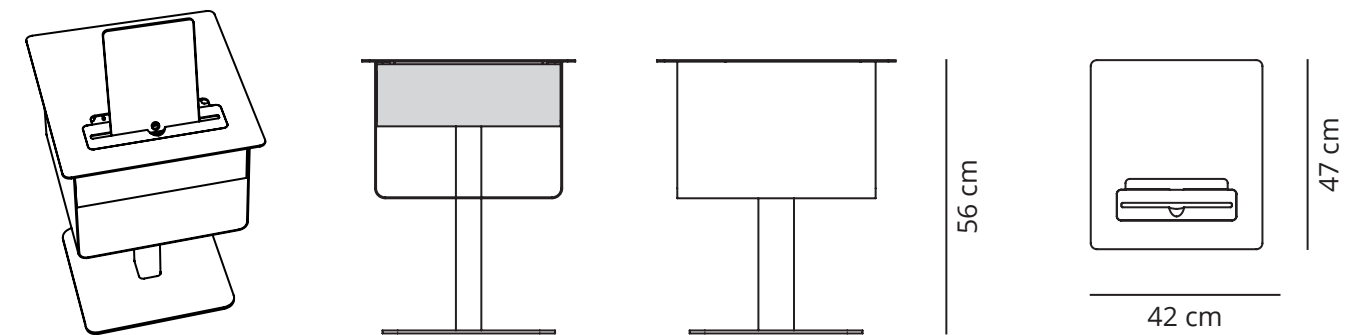

Configurations

Nomad Round

Nomad Rectangular

Nomad Stand

Tablet Key Lock

With the Nomad Tablet keyLock you can lock your iPad within a snap on your temporary workplace. A small round (adhesive) backing plate is mounted behind the iPad or tablet. The end of the supplied 1.5 meter long security cable fits into the anchor plate, thus securing your iPad or tablet is no more difficult than putting your bike on lock.