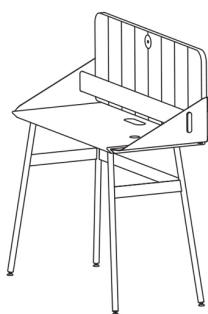

Tabletop overview

One person Wall Desk L
1 table top 3cm
(L) 108 x (W) 47 x (H) 44cm
(L) 42,51 x (W) 18,50 x (H) 17,32"

TimeLine Wall Desk L

Description: Measurements with H Frame

Available length: 108cm
 Available width: 47cm

Colors:

Standard mat naurel or black
 On request: Stain or lacquer in Ral colours

Options

Cut outs for electrification

Custom

Tailored sizes and colour combinations
 are possible on request.

One person Desk
1 table top 3cm,
(L) 108 x (W) 47 x (H) 115cm
(L) .42,51 x (W) 18,50 x (H) 45,27"

TimeLine Desk

Description: Measurements with H Frame

available length: 108cm
 available width: 47cm

Colors:

Standard mat naurel or black
 On request: Stain or lacquer in Ral colours

Options

Cut outs for electrification, upholstered panel