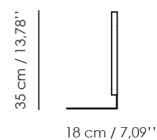

Privacy Screen Desk