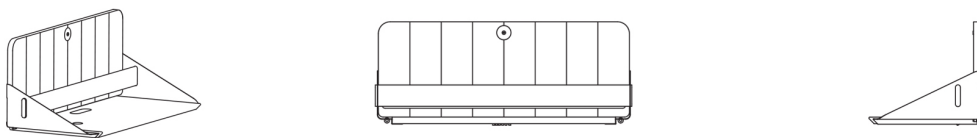

CONTENT

Configurations	4
Tabletop overviews	7
Accessories	12
Panels & Screens	13

Configurations

TimeLine
Wall Bar

TimeLine
Wall Desk

TimeLine
Wall Desk L

TimeLine
Desk

TimeLine
Home Desk

Configurations

TimeLine
Table Desk

TimeLine
Table Desk
[Straight back legs]

TimeLine
Table Desk
[Modesty panel]

Coming Soon

TimeLine
Table Desk
[Privacy Screen]

Coming Soon

TimeLine
Bar

TimeLine
Bar with Wheels

Configurations

TimeLine
Conference

TimeLine
Conference Connect

Tabletop overview

75 cm / 29,52"

130 cm / 51,18"

TimeLine Conference Connect