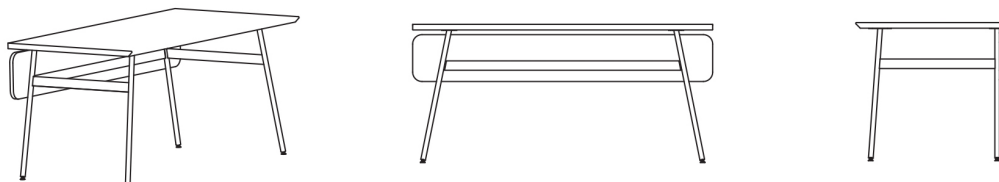

Configurations

TimeLine
Table Desk

TimeLine
Table Desk
[Straight back legs]

TimeLine
Table Desk
[Modesty panel]

Coming Soon

TimeLine
Table Desk
[Privacy Screen]

Coming Soon

TimeLine
Bar

TimeLine
Bar with Wheels

Configurations

TimeLine
Conference

TimeLine
Conference Connect

Tabletop overview

75 cm / 29,52"

130 cm / 51,18"

TimeLine Conference Connect