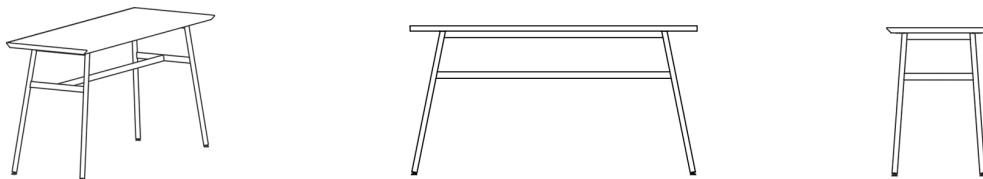

Configurations

TimeLine
Table Desk

TimeLine
Table Desk
[Straight back legs]

TimeLine
Table Desk
[Modesty panel]

Coming Soon

TimeLine
Table Desk
[Privacy Screen]

Coming Soon

TimeLine
Bar

TimeLine
Bar with Wheels

Configurations

TimeLine
Conference

TimeLine
Conference Connect

Tabletop overview

75 cm / 29,52"

130 cm / 51,18"

TimeLine Conference Connect