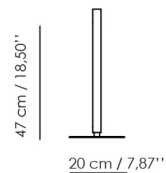

Optional panels & screens

Privacy Screen Table