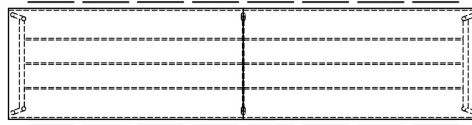

TimeLine
Bar with Wheels

Configurations

TimeLine
Conference

TimeLine
Conference Connect

Tabletop overview

75 cm / 29,52"

130 cm / 51,18"

TimeLine Conference Connect

Description: Measurements with H Frame

Available lengths: from 180 up to 600cm
Available width: from 130 up to 160cm

Colors:

Standard mat naurel or black
On request: Stain or lacquer in Ral colours

Options

Cut outs for electrification

Custom

Tailored sizes and colour combinations
are possible on request.

Sixteen person table
2 table tops 3cm, 3 H frames
(L) 600 x (W) 130 x (H) 75cm
(L) 236,22 x (W) 55,12 x (H) 29,52"