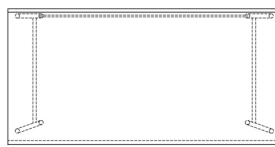

Tabletop overview

TimeLine Table desk

Description: Measurements with H Frame

Available length: 160cm
Available width: 80cm

Colors:

Standard mat naurel or black
On request: Stain or lacquer in Ral colours

Options

Cut outs for electrification

Custom

Tailored sizes and colour combinations
are possible on request.

One person desk
1 table top 3cm
(L) 160 x (W) 80 x (H) 75cm
(L) 62,99 x (W) 31,49 x (H) 29,52"

One person desk
1 table top 3cm
(L) 160 x (W) 80 x (H) 75cm
(L) 62,99 x (W) 31,49 x (H) 29,52"
(Straight back legs)

One person desk
1 table top 3cm
(L) 160 x (W) 80 x (H) 75cm
(L) 62,99 x (W) 31,49 x (H) 29,52"
(With modesty panel)

One person desk
1 table top 3cm
(L) 160 x (W) 80 x (H) 75cm
(L) 62,99 x (W) 31,49 x (H) 29,52"
(With privacy screen)