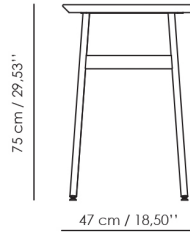

Six person table
1 table top 3cm, 2 H frames
 (L) 275 x (W) 95 x (H) 110cm
 (L) 108,26 x (W) 37,40 x (H) 43,30"

Four person table
1 table top 3cm, 2 H frames
 (L) 205 x (W) 95 x (H) 110cm
 (L) 80,70 x (W) 37,40 x (H) 43,30"

Cut outs for electrification

Custom

Tailored sizes and colour combinations
are possible on request.

One person desk
1 table top 3cm
(L) 160 x (W) 80 x (H) 75cm
(L) 62,99 x (W) 31,49 x (H) 29,52"

One person desk
1 table top 3cm
(L) 160 x (W) 80 x (H) 75cm
(L) 62,99 x (W) 31,49 x (H) 29,52"
(Straight back legs)

One person desk
1 table top 3cm
(L) 160 x (W) 80 x (H) 75cm
(L) 62,99 x (W) 31,49 x (H) 29,52"
(With modesty panel)

One person desk
1 table top 3cm
(L) 160 x (W) 80 x (H) 75cm
(L) 62,99 x (W) 31,49 x (H) 29,52"
(With privacy screen)

4 x One person desk
4 x 1 table top 3cm
(L) 320 x (W) 160 x (H) 75cm
(L) 125,98 x (W) 62,99 x (H) 29,52"

Tabletop overview

One person Home desk
1table top 3cm, 2 H frames
(L) 190 x (W) 80 x (H) 110cm
(L) 74,80 x (W) 31,49 x (H) 43,30"