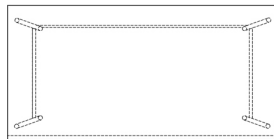

Cut outs for electrification

Custom

Tailored sizes and colour combinations
are possible on request.

One person desk
1 table top 3cm
(L) 160 x (W) 80 x (H) 75cm
(L) 62,99 x (W) 31,49 x (H) 29,52"

One person desk
1 table top 3cm
(L) 160 x (W) 80 x (H) 75cm
(L) 62,99 x (W) 31,49 x (H) 29,52"
(Straight back legs)

One person desk
1 table top 3cm
(L) 160 x (W) 80 x (H) 75cm
(L) 62,99 x (W) 31,49 x (H) 29,52"
(With modesty panel)

One person desk
1 table top 3cm
(L) 160 x (W) 80 x (H) 75cm
(L) 62,99 x (W) 31,49 x (H) 29,52"
(With privacy screen)

4 x One person desk
4 x 1 table top 3cm
(L) 320 x (W) 160 x (H) 75cm
(L) 125,98 x (W) 62,99 x (H) 29,52"

Tabletop overview

One person Home desk
1table top 3cm, 2 H frames
(L) 190 x (W) 80 x (H) 110cm
(L) 74,80 x (W) 31,49 x (H) 43,30"

TimeLine Home Desk

Description:
Measurements with H Frame
 Available length: 190cm
 Available width: 47cm

Colors:
 Standard mat naurel or black
 On request: Stain or lacquer in Ral colours

Options
 Cut outs for electrification