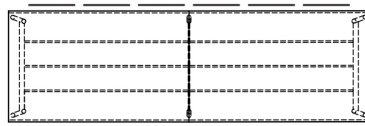

Ten person table
2 table tops 3cm, 4 H frames
(L) 390 x (W) 130 x (H) 75cm
(L) 153,54 x (W) 55,12 x (H) 29,52"