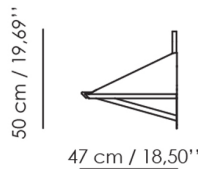

Tabletop overview

One person Home desk
1table top 3cm, 2 H frames
(L) 190 x (W) 80 x (H) 110cm
(L) 74,80 x (W) 31,49 x (H) 43,30"

TimeLine Home Desk

Description:
Measurements with H Frame
Available length: 190cm
Available width: 47cm

Colors:
Standard mat naurel or black
On request: Stain or lacquer in Ral colours

Options
Cut outs for electrification

Custom
Tailored sizes and colour combinations
are possible on request.

Two person wall bar
1table top 3cm,
(L) 220 x (W) 47 x (H) 50cm
(L) 86,61 x (W) 18,50 x (H) 19,68"

TimeLine Wall Bar

Description:
Measurements with H Frame
available length: 220cm
available width: 47cm

Colors:
Standard mat naurel or black
On request: Stain or lacquer in Ral colours

Options
Cut outs for electrification, upholstered panel

Custom
Tailored sizes and colour combinations
are possible on request.

One person wall desk
1table top 3cm,
(L) 78 x (W) 47 x (H) 39cm
(L) 30,70 x (W) 18,50 x (H) 15,35"

TimeLine Wall Desk

Description:
Measurements with H Frame
available length: 78cm
available width: 47cm

Colors:
Standard mat naurel or black
On request: Stain or lacquer in Ral colours

Options
Cut outs for electrification, upholstered panel

Custom
Tailored sizes and colour combinations
are possible on request.