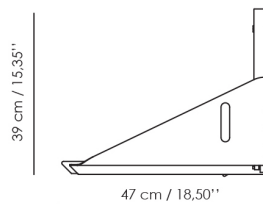

One person desk
1 table top 3cm
(L) 160 x (W) 80 x (H) 75cm
(L) 62,99 x (W) 31,49 x (H) 29,52"
(With modesty panel)

One person desk
1 table top 3cm
(L) 160 x (W) 80 x (H) 75cm
(L) 62,99 x (W) 31,49 x (H) 29,52"
(With privacy screen)

TimeLine Home Desk

Description:
Measurements with H Frame
 Available length: 190cm
 Available width: 47cm

Colors:
 Standard mat naurel or black
 On request: Stain or lacquer in Ral colours

Options
 Cut outs for electrification

Custom
 Tailored sizes and colour combinations
 are possible on request.

Two person wall bar
1table top 3cm,
(L) 220 x (W) 47 x (H) 50cm
(L) 86,61 x (W) 18,50 x (H) 19,68"

TimeLine Wall Bar

Description:
Measurements with H Frame
 available length: 220cm
 available width: 47cm

One person wall desk
1table top 3cm,
(L) 78 x (W) 47 x (H) 39cm
(L) 30,70 x (W) 18,50 x (H) 15,35"

TimeLine Wall Desk

Description:
Measurements with H Frame
 available length: 78cm
 available width: 47cm