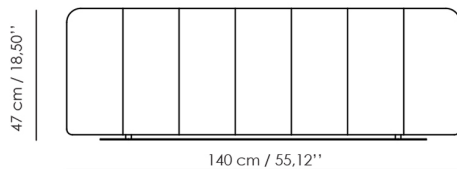

One person desk
1 table top 3cm
(L) 160 x (W) 80 x (H) 75cm
(L) 62,99 x (W) 31,49 x (H) 29,52"
(With modesty panel)

One person desk
1 table top 3cm
(L) 160 x (W) 80 x (H) 75cm
(L) 62,99 x (W) 31,49 x (H) 29,52"
(With privacy screen)

One person wall desk
1table top 3cm,
(L) 78 x (W) 47 x (H) 39cm
(L) 30,70 x (W) 18,50 x (H) 15,35"

TimeLine Wall Desk

Description:
Measurements with H Frame
 available length: 78cm
 available width: 47cm

Tabletop overview

One person Wall Desk L
1 table top 3cm
(L) 108 x (W) 47 x (H) 44cm
(L) 42,51 x (W) 18,50 x (H) 17,32"

TimeLine Wall Desk L

Description: Measurements with H Frame

Available length: 108cm
 Available width: 47cm

[Available from may 2019]

Optional
Panels

Modulaire Privacy Panels

Fixed Privacy Panels

Modesty Panel

Optional panels & screens

Privacy Screen Table

Privacy Screen Desk