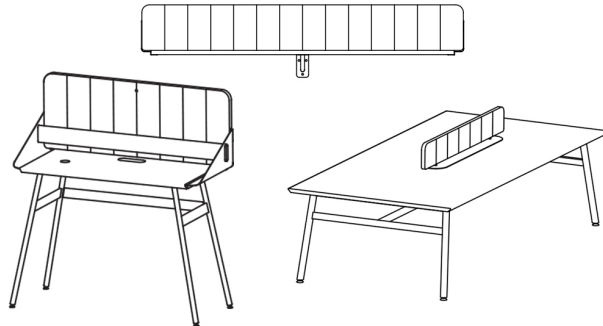

TIMELINE COLLECTION

Product Specification Sheet

This document contains technical information about the TimeLine Collection

---