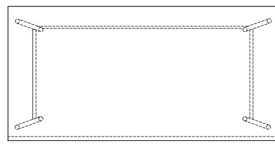

Tabletop overview

TimeLine Table desk

Description: Measurements with H Frame

Available length: 160cm
Available width: 80cm

Colors:

Standard mat naurel or black
On request: Stain or lacquer in Ral colours

Options

Cut outs for electrification

Custom

Tailored sizes and colour combinations
are possible on request.

One person desk
1 table top 3cm
(L) 160 x (W) 80 x (H) 75cm
(L) 62,99 x (W) 31,49 x (H) 29,52"

One person desk
1 table top 3cm
(L) 160 x (W) 80 x (H) 75cm
(L) 62,99 x (W) 31,49 x (H) 29,52"
(Straight back legs)

One person desk
1 table top 3cm
(L) 160 x (W) 80 x (H) 75cm
(L) 62,99 x (W) 31,49 x (H) 29,52"
(With modesty panel)

One person desk
1 table top 3cm
(L) 160 x (W) 80 x (H) 75cm
(L) 62,99 x (W) 31,49 x (H) 29,52"
(With privacy screen)