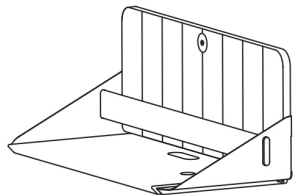

Tabletop overview

One person Wall Desk L
1 table top 3cm
(L) 108 x (W) 47 x (H) 44cm
(L) 42,51 x (W) 18,50 x (H) 17,32"