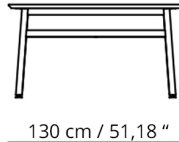

TimeLine
Bar with Wheels

Configurations

TimeLine
Conference

TimeLine
Conference Connect

Tabletop overview

75 cm / 29,52"

130 cm / 51,18"

TimeLine Conference Connect

Description: Measurements with H Frame

Available lengths: from 180 up to 600cm
Available width: from 130 up to 160cm

Colors:

Standard mat naurel or black
On request: Stain or lacquer in Ral colours

Options

Six person table
1 table top 3cm, 2 H frames
(L) 250 x (W) 130 x (H) 75cm
(L) 98,42 x (W) 55,12 x (H) 29,52"

Four person table
1 table top 3cm, 2 H frames
(L) 180 x (W) 130 x (H) 75cm
(L) 70,86 x (W) 55,11 x (H) 29,52"

Tabletop overview

One person Wall Desk L
1 table top 3cm
(L) 108 x (W) 47 x (H) 44cm
(L) 42,51 x (W) 18,50 x (H) 17,32"

TimeLine Wall Desk L

Description: Measurements with H Frame

Available length: 108cm
 Available width: 47cm