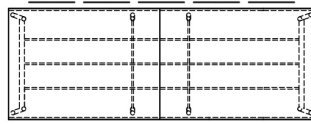

Ten person table
2 table tops 3cm, 4 H frames
(L) 390 x (W) 130 x (H) 75cm
(L) 153,54 x (W) 55,12 x (H) 29,52"