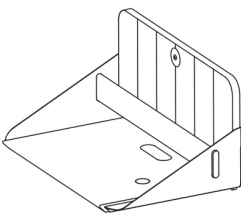

TimeLine Home Desk

Description:
Measurements with H Frame
 Available length: 190cm
 Available width: 47cm

Colors:
 Standard mat naurel or black
 On request: Stain or lacquer in Ral colours

Options
 Cut outs for electrification

Custom
 Tailored sizes and colour combinations
 are possible on request.

Two person wall bar
1table top 3cm,
(L) 220 x (W) 47 x (H) 50cm
(L) 86,61 x (W) 18,50 x (H) 19,68"

TimeLine Wall Bar

Description:
Measurements with H Frame
 available length: 220cm
 available width: 47cm

One person wall desk
1table top 3cm,
(L) 78 x (W) 47 x (H) 39cm
(L) 30,70 x (W) 18,50 x (H) 15,35"

TimeLine Wall Desk

Description:
Measurements with H Frame
 available length: 78cm
 available width: 47cm