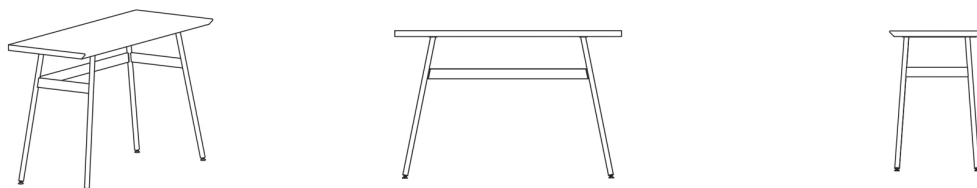

Configurations

TimeLine
Table Desk

TimeLine
Table Desk
[Straight back legs]

TimeLine
Table Desk
[Modesty panel]

Coming Soon

TimeLine
Table Desk
[Privacy Screen]

Coming Soon

TimeLine
Bar

TimeLine
Bar with Wheels

Configurations

TimeLine
Conference

TimeLine
Conference Connect

Tabletop overview

75 cm / 29,52"

130 cm / 51,18"

TimeLine Conference Connect