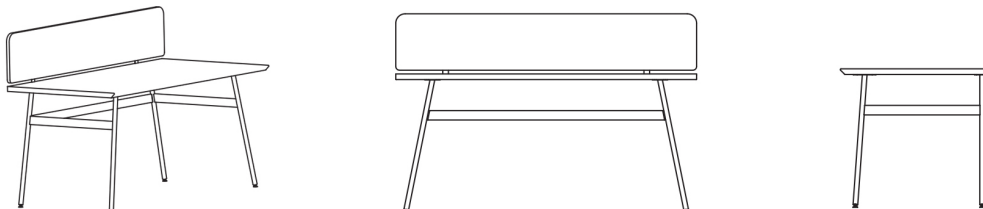

Configurations

TimeLine
Table Desk

TimeLine
Table Desk
[Straight back legs]

TimeLine
Table Desk
[Modesty panel]

Coming Soon

TimeLine
Table Desk
[Privacy Screen]

Coming Soon

TimeLine
Bar

TimeLine
Bar with Wheels

Configurations

TimeLine
Conference

TimeLine
Conference Connect

Tabletop overview

75 cm / 29,52"

130 cm / 51,18"

TimeLine Conference Connect