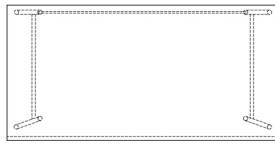

Tabletop overview

TimeLine Table desk

Description: Measurements with H Frame

Available length: 160cm
Available width: 80cm

Colors:

Standard mat naurel or black
On request: Stain or lacquer in Ral colours

Options

Cut outs for electrification

Custom

Tailored sizes and colour combinations
are possible on request.

One person desk
1 table top 3cm
(L) 160 x (W) 80 x (H) 75cm
(L) 62,99 x (W) 31,49 x (H) 29,52"

One person desk
1 table top 3cm
(L) 160 x (W) 80 x (H) 75cm
(L) 62,99 x (W) 31,49 x (H) 29,52"
(Straight back legs)

One person desk
1 table top 3cm
(L) 160 x (W) 80 x (H) 75cm
(L) 62,99 x (W) 31,49 x (H) 29,52"
(With modesty panel)

One person desk
1 table top 3cm
(L) 160 x (W) 80 x (H) 75cm
(L) 62,99 x (W) 31,49 x (H) 29,52"
(With privacy screen)