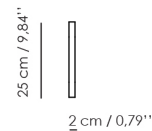

Modesty Panel