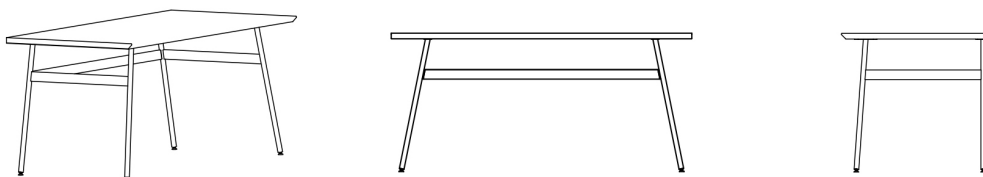

CONTENT

Configurations	4
Tabletop overviews	7
Accessories	12
Panels & Screens	13

Configurations

TimeLine
Wall Bar

TimeLine
Wall Desk

TimeLine
Wall Desk L

TimeLine
Desk

TimeLine
Home Desk

Configurations

TimeLine
Table Desk

TimeLine
Table Desk
[Straight back legs]

TimeLine
Table Desk
[Modesty panel]

Coming Soon

TimeLine
Table Desk
[Privacy Screen]

Coming Soon

TimeLine
Bar

TimeLine
Bar with Wheels

Configurations

TimeLine
Conference

TimeLine
Conference Connect

Tabletop overview

75 cm / 29,52"

130 cm / 51,18"

TimeLine Conference Connect