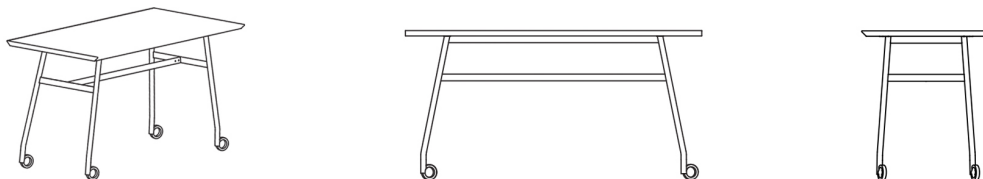

Configurations

TimeLine
Table Desk

TimeLine
Table Desk
[Straight back legs]

TimeLine
Table Desk
[Modesty panel]

Coming Soon

TimeLine
Table Desk
[Privacy Screen]

Coming Soon

TimeLine
Bar

TimeLine
Bar with Wheels

Configurations

TimeLine
Conference

TimeLine
Conference Connect

Tabletop overview

75 cm / 29,52"

130 cm / 51,18"

TimeLine Conference Connect