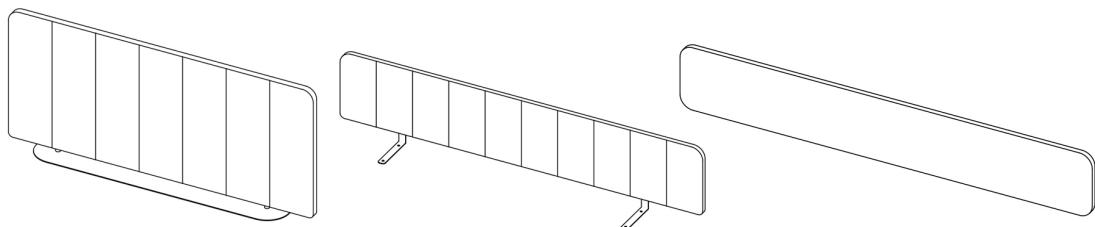

[Available from may 2019]

Optional
Cable Management

COMPATIBLE WITH CABLE COMB

We believe cables should be effortlessly managed, organized, tidied. Spell tables can also be ordered with an integrated wire Comb management solution.

Optional
Electrification

COMPATIBLE WITH USB-C & POWER SUPPLY

Spaces for social connection encourage us to share ideas and experiences. Laptop, Tablet and smartphone use allows us to work from relaxed settings for socializing and collaborating.

[Available from may 2019]

Optional
Panels

Modulaire Privacy Panels

Fixed Privacy Panels

Modesty Panel

Optional panels & screens

Privacy Screen Table

Privacy Screen Desk