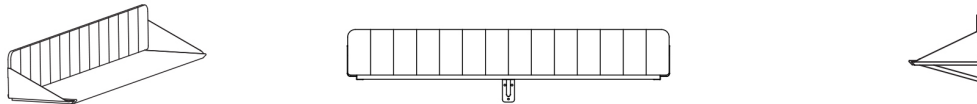

Configurations

TimeLine
Wall Bar