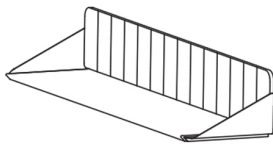

Tabletop overview

One person Home desk
1table top 3cm, 2 H frames
(L) 190 x (W) 80 x (H) 110cm
(L) 74,80 x (W) 31,49 x (H) 43,30"

TimeLine Home Desk

Description:
Measurements with H Frame
Available length: 190cm
Available width: 47cm

Colors:
Standard mat naurel or black
On request: Stain or lacquer in Ral colours

Options
Cut outs for electrification

Custom
Tailored sizes and colour combinations
are possible on request.

Two person wall bar
1table top 3cm,
(L) 220 x (W) 47 x (H) 50cm
(L) 86,61 x (W) 18,50 x (H) 19,68"

TimeLine Wall Bar

Description:
Measurements with H Frame
available length: 220cm
available width: 47cm

Colors:
Standard mat naurel or black
On request: Stain or lacquer in Ral colours

Options
Cut outs for electrification, upholstered panel

Custom
Tailored sizes and colour combinations
are possible on request.

One person wall desk
1table top 3cm,
(L) 78 x (W) 47 x (H) 39cm
(L) 30,70 x (W) 18,50 x (H) 15,35"

TimeLine Wall Desk

Description:
Measurements with H Frame
available length: 78cm
available width: 47cm

Colors:
Standard mat naurel or black
On request: Stain or lacquer in Ral colours

Options
Cut outs for electrification, upholstered panel

Custom
Tailored sizes and colour combinations
are possible on request.