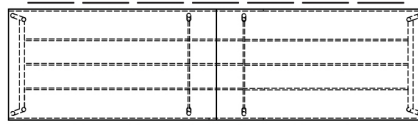

Twelve person table
2 table tops 3cm, 3 H frames
(L) 460 x (W) 130 x (H) 75cm
(L) 181,10 x (W) 55,12 x (H) 29,52"