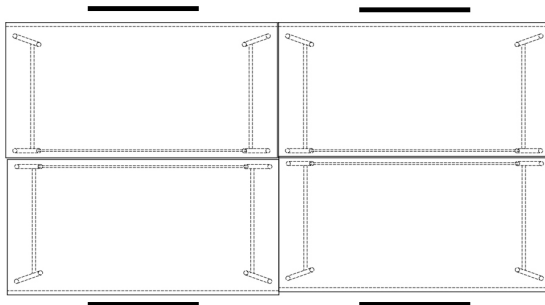

Tabletop overview

TimeLine Table desk

Description: Measurements with H Frame

Available length: 160cm
Available width: 80cm

Colors:

Standard mat naurel or black
On request: Stain or lacquer in Ral colours

Options

Cut outs for electrification

Custom

Tailored sizes and colour combinations
are possible on request.

One person desk
1 table top 3cm
(L) 160 x (W) 80 x (H) 75cm
(L) 62,99 x (W) 31,49 x (H) 29,52"

One person desk
1 table top 3cm
(L) 160 x (W) 80 x (H) 75cm
(L) 62,99 x (W) 31,49 x (H) 29,52"
(Straight back legs)

One person desk
1 table top 3cm
(L) 160 x (W) 80 x (H) 75cm
(L) 62,99 x (W) 31,49 x (H) 29,52"
(With modesty panel)

One person desk
1 table top 3cm
(L) 160 x (W) 80 x (H) 75cm
(L) 62,99 x (W) 31,49 x (H) 29,52"
(With privacy screen)

4 x One person desk
4 x 1 table top 3cm
(L) 320 x (W) 160 x (H) 75cm
(L) 125,98 x (W) 62,99 x (H) 29,52"