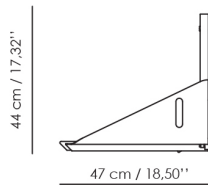

One person desk
1 table top 3cm
(L) 160 x (W) 80 x (H) 75cm
(L) 62,99 x (W) 31,49 x (H) 29,52"
(With modesty panel)

One person desk
1 table top 3cm
(L) 160 x (W) 80 x (H) 75cm
(L) 62,99 x (W) 31,49 x (H) 29,52"
(With privacy screen)

Custom
 Tailored sizes and colour combinations
 are possible on request.

Two person wall bar
1table top 3cm,
(L) 220 x (W) 47 x (H) 50cm
(L) 86,61 x (W) 18,50 x (H) 19,68"

TimeLine Wall Bar

Description:
Measurements with H Frame
 available length: 220cm
 available width: 47cm

One person wall desk
1table top 3cm,
(L) 78 x (W) 47 x (H) 39cm
(L) 30,70 x (W) 18,50 x (H) 15,35"

TimeLine Wall Desk

Description:
Measurements with H Frame
 available length: 78cm
 available width: 47cm

Tabletop overview

One person Wall Desk L
1 table top 3cm
(L) 108 x (W) 47 x (H) 44cm
(L) 42,51 x (W) 18,50 x (H) 17,32"

TimeLine Wall Desk L

Description: Measurements with H Frame

Available length: 108cm
 Available width: 47cm