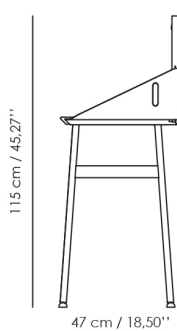

One person wall desk
1table top 3cm,
(L) 78 x (W) 47 x (H) 39cm
(L) 30,70 x (W) 18,50 x (H) 15,35"

TimeLine Wall Desk

Description:
Measurements with H Frame
 available length: 78cm
 available width: 47cm

Tabletop overview

One person Wall Desk L
1 table top 3cm
(L) 108 x (W) 47 x (H) 44cm
(L) 42,51 x (W) 18,50 x (H) 17,32"

TimeLine Wall Desk L

Description: Measurements with H Frame

Available length: 108cm
 Available width: 47cm

Colors:

Standard mat naurel or black
 On request: Stain or lacquer in Ral colours

Options

Cut outs for electrification

Custom

Tailored sizes and colour combinations
 are possible on request.

One person Desk
1 table top 3cm,
(L) 108 x (W) 47 x (H) 115cm
(L) .42,51 x (W) 18,50 x (H) 45,27"

TimeLine Desk

Description: Measurements with H Frame

available length: 108cm
 available width: 47cm

Colors:

Standard mat naurel or black
 On request: Stain or lacquer in Ral colours

Options

Cut outs for electrification, upholstered panel