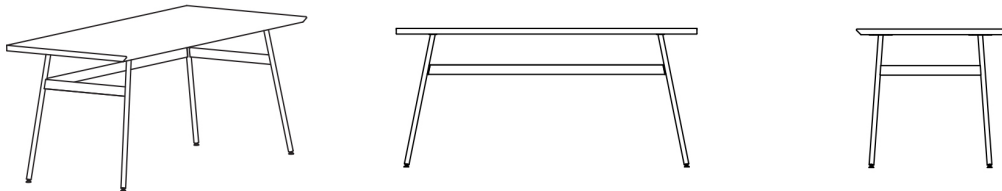

CONTENT

Configurations	4
Tabletop overviews	7
Accessories	12
Panels & Screens	13

Configurations

TimeLine
Wall Bar

TimeLine
Wall Desk

TimeLine
Wall Desk L

TimeLine
Desk

TimeLine
Home Desk

Configurations

TimeLine
Table Desk

TimeLine
Table Desk
[Straight back legs]

TimeLine
Table Desk
[Modesty panel]

Coming Soon

TimeLine
Table Desk
[Privacy Screen]

Coming Soon

TimeLine
Bar

TimeLine
Bar with Wheels

Configurations

TimeLine
Conference

TimeLine
Conference Connect

Tabletop overview

75 cm / 29,52"

130 cm / 51,18"

TimeLine Conference Connect