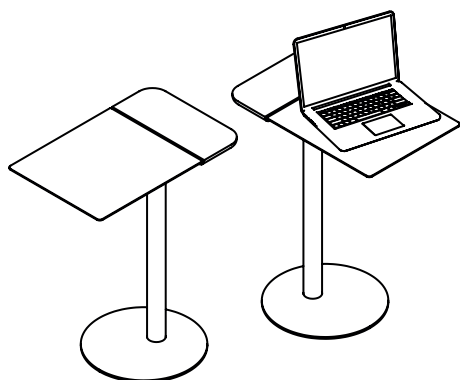

SPLITSCREEN SERIES

Product Specification Sheet

This document contains technical information about the Splitscreen Series

Description

Splitscreen is a lightweight auxiliary table designed to pull the laptop table up to a sofa to use as a small desk.

Ideal for supporting your laptop or simply enjoying a cup of coffee, it comes in multiple finishes to naturally fit into any space.

Available in premium solid oak, Ash and Walnut and several stains.

Specifications

Tabletop Inlay
Premium Solid Wood Slot

Frame
Steel.

Pre assembled: Yes

Dock

Solid premium Oak, Walnut

Oiled or stained colours and finished in satin matt lacquer

Color frame

Standard in White (ral 9010 FT) or black (Ral 9011 FT)