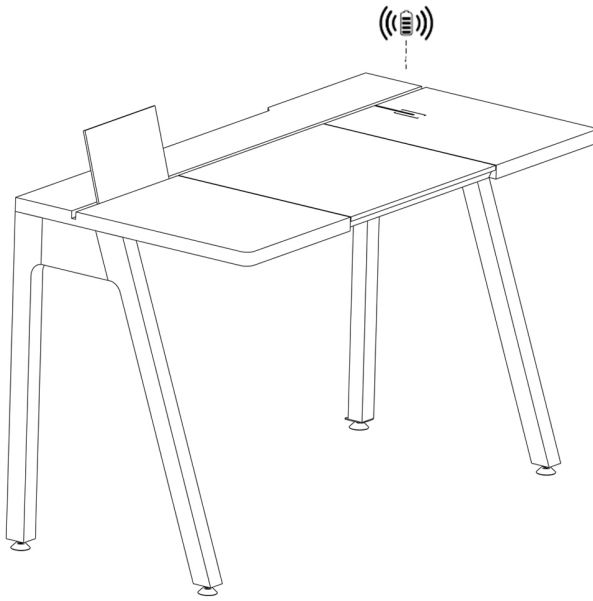

# CLOUD Home Desk

The Cloud desk is a minimalistic luxurious smart desk that stores cable clutter, adapters and other unsightly messes beneath the desktop to maintain a clean workspace.

The Cloud desk also comes standard with a Qi receiver hidden in the tabletop to charge all types of Qi smartphones. The cloud desk is made from solid wood and steel for lasting durability.

The desk is a modern, tech-friendly design that stores your notebook, tablet and smartphone. Everything kept out of sight in the storage compartment just under the sliding

## Information

Design: Spell Studio  
 Material: Solid Walnut, Solid oak  
 Optional: Privacy screen

## Dimensions (LxWxH)

Product: 120 x 60x 75 cm / x x 29,52 inch