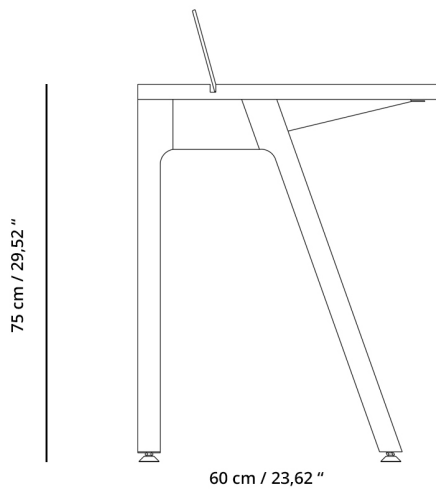

# CLOUD Home Desk

The Cloud desk is a minimalistic luxurious smart desk that stores cable clutter, adapters and other unsightly messes beneath the desktop to maintain a clean workspace.

The Cloud desk also comes standard with a Qi receiver hidden in the tabletop to charge all types of Qi smartphones. The cloud desk is made from solid wood and steel for lasting durability.

## Dimensions (LxWxH)

Product: 120 x 60x 75 cm / x x 29,52 inch

## Weight

Product: 65 kg