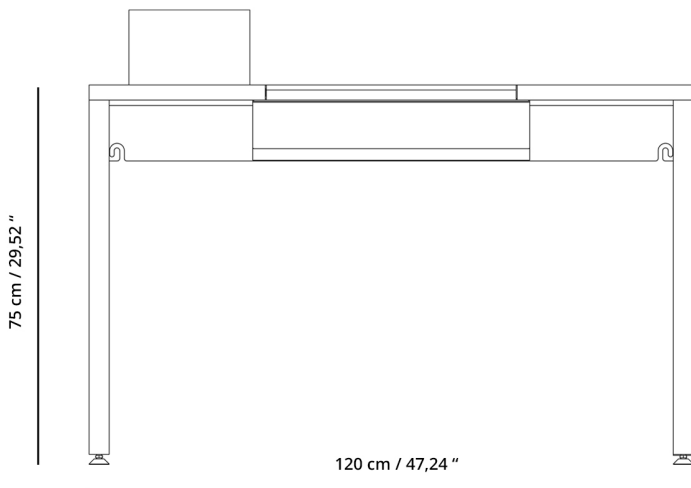

# CLOUD Home Desk

The Cloud desk is a minimalistic luxurious smart desk that stores cable clutter, adapters and other unsightly messes beneath the desktop to maintain a clean workspace.

The Cloud desk also comes standard with a Qi receiver hidden in the tabletop to charge all types of Qi smartphones. The cloud desk is made from solid wood and steel for lasting durability.

## Dimensions (LxWxH)

Product: 120 x 60x 75 cm / x x 29,52 inch

## Weight

Product: 65 kg