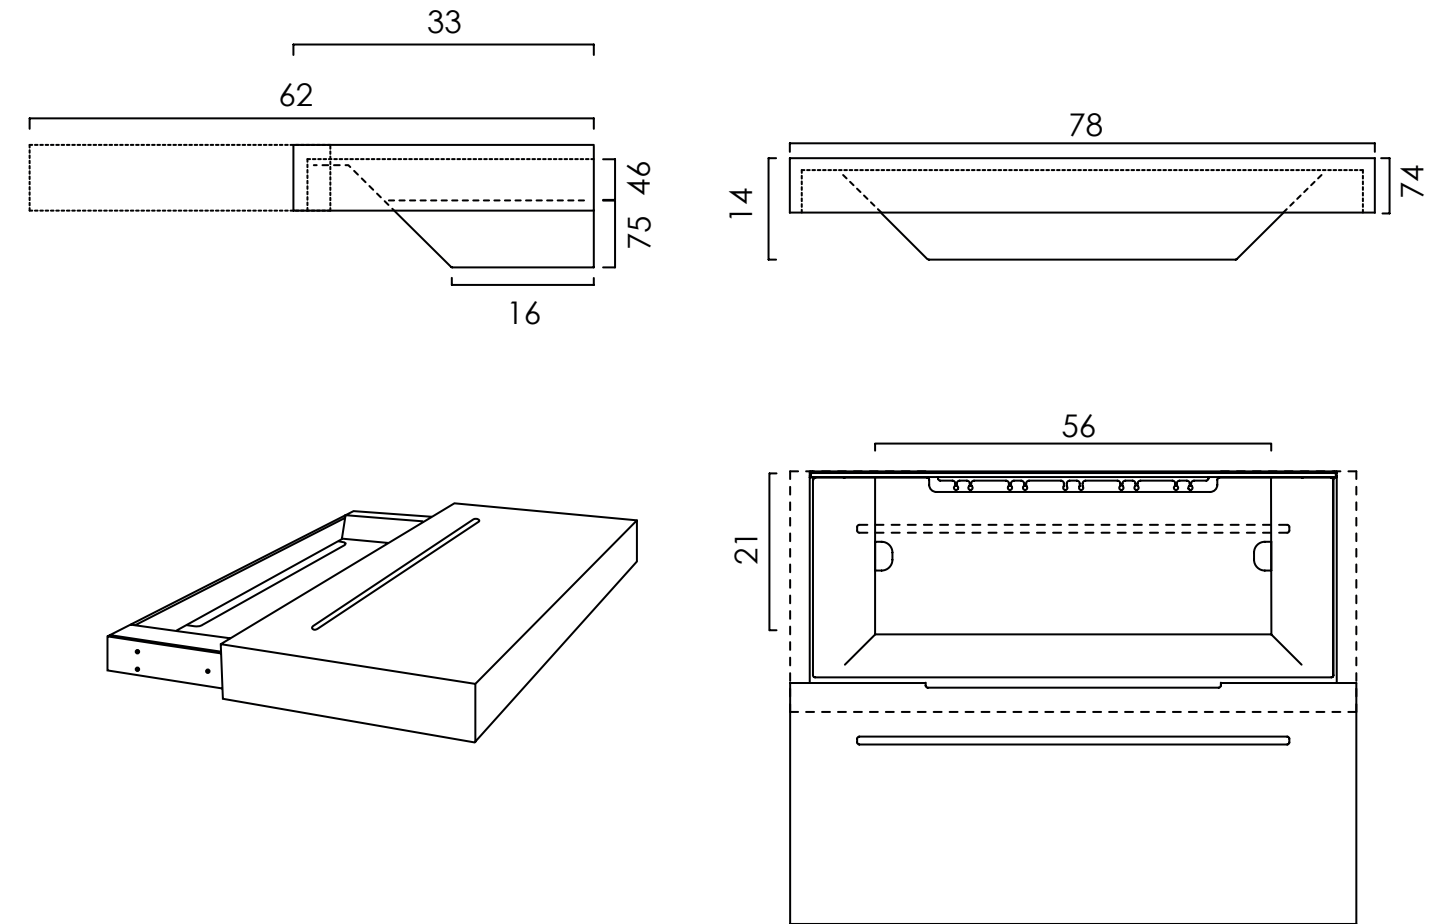

Description

The 'Stage' Charging shelf is an elegant meeting place for all your re-chargeable handheld devices. From now on, your furniture is about to be smarter and more beautiful. The Stage is easy to mount on most common walls and has enough space to hold up a five-plug international power strip. The 'Stage' is widely adaptable such as in the living room, in the hallway, next to the sofa or two on each side of your bed. The stage is equipped with two integrated premium soft-close drawer guides.

Specifications

Tabletop
Premium Solid Wood or mdf lackared

Base
Powder-coated steel

Pre assembled: Yes

Materials

Solid premium Oak, Walnut or ash wood 30mm

Finished in satin matt lacquer

Color frame

Standard in White (ral 9010 FT) or black (Ral 9011 FT)

Other Ral colors also possible on request

Customizable

[View the full color overview on our website or download the material information sheet.](#)

The complete Stage Series offers a broad range of furnishing options for private spaces. The colors of the frame can be customized.

Configurations

Stage Charging Shelf