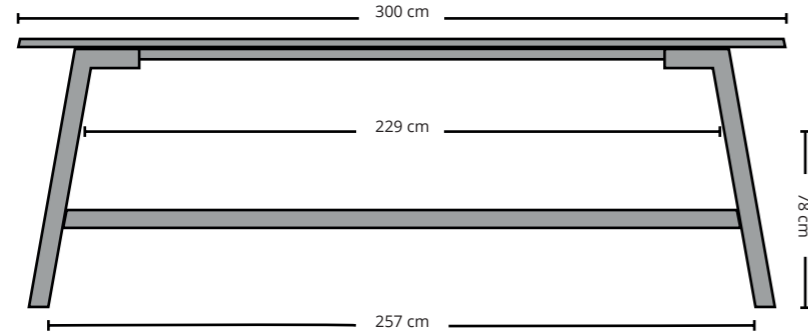

How many seats

Catwalker BAR

320 cm

300 cm

260 cm

Example dimensions with corresponding gaps.

All our solid wood tables are made to measure and can be manufactured in (all) custom sizes.

How many seats

Catwalker BAR

240 cm

220 cm

160 cm

Example dimensions with corresponding gaps.

All our solid wood tables are made to measure and can be manufactured in (all) custom sizes.