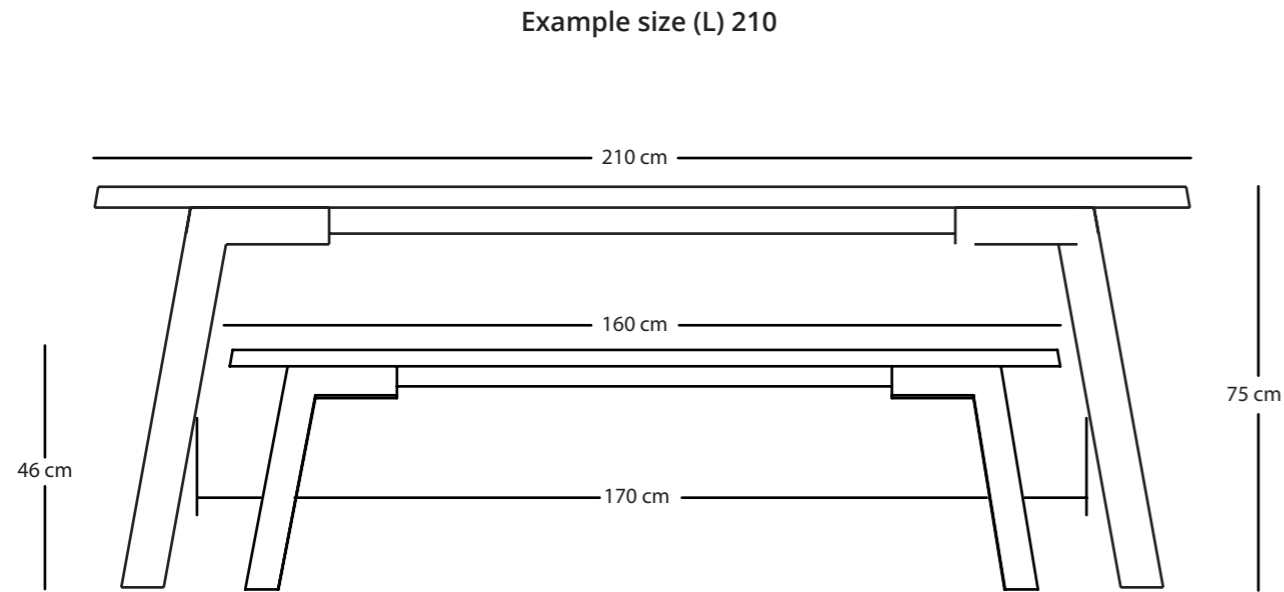

## Catwalker BAR

320 cm

300 cm

260 cm

Example dimensions with corresponding gaps.

All our solid wood tables are made to measure and can be manufactured in (all) custom sizes.

## Catwalker BAR

240 cm

220 cm

160 cm

Example dimensions with corresponding gaps.

All our solid wood tables are made to measure and can be manufactured in (all) custom sizes.

# How many seats

Catwalker TABLE + BENCH

For tailored Bench (Length) sizes that need to slide under your tailored table (length) size, please follow: Table length - 50cm

e.g CW Table (L) 210 cm, fitting CW Bench (L) 160 cm.