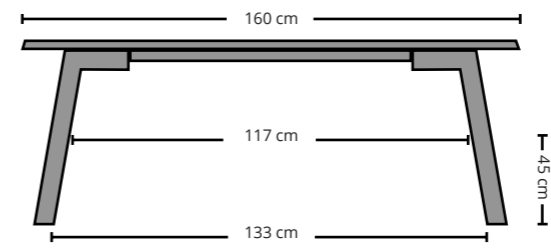

## Catwalker TABLE

240 cm

240 cm

160 cm

Example dimensions with corresponding gaps.

All our solid wood tables are made to measure and can be manufactured in (all) custom sizes.