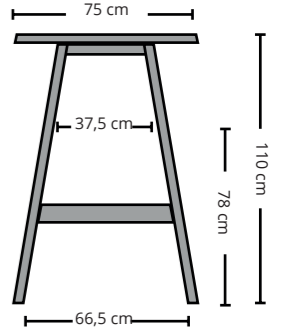

## Catwalker TABLE

240 cm

240 cm

160 cm

Example dimensions with corresponding gaps.

All our solid wood tables are made to measure and can be manufactured in (all) custom sizes.

## Catwalker BAR

320 cm

300 cm

260 cm

Example dimensions with corresponding gaps.

All our solid wood tables are made to measure and can be manufactured in (all) custom sizes.

## Catwalker BAR

240 cm

220 cm

160 cm

Example dimensions with corresponding gaps.

All our solid wood tables are made to measure and can be manufactured in (all) custom sizes.