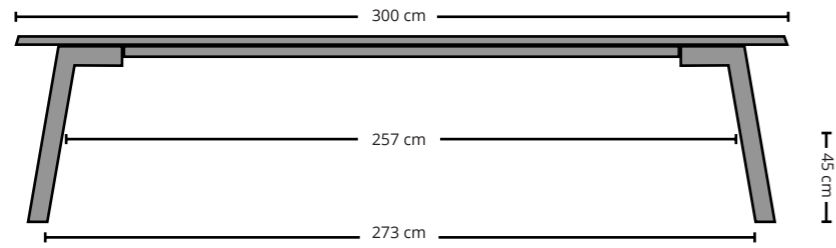

## Configurations

Catwalker DESK

Catwalker HIGH DESK

Catwalker OUTDOOR

All our solid wood tables are made to measure and can be manufactured in (all) custom sizes.

# How many seats

320 cm

300 cm

280 cm

Example dimensions with corresponding gaps.

All our solid wood tables are made to measure and can be manufactured in (all) custom sizes.