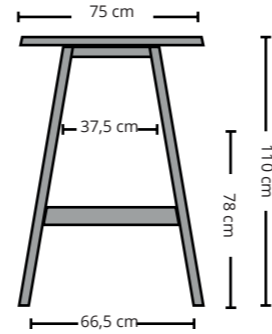

# How many seats

320 cm

300 cm

280 cm

Example dimensions with corresponding gaps.

All our solid wood tables are made to measure and can be manufactured in (all) custom sizes.

## Catwalker TABLE

240 cm

240 cm

160 cm

Example dimensions with corresponding gaps.

All our solid wood tables are made to measure and can be manufactured in (all) custom sizes.

## Catwalker BAR

320 cm

300 cm

260 cm

Example dimensions with corresponding gaps.

All our solid wood tables are made to measure and can be manufactured in (all) custom sizes.