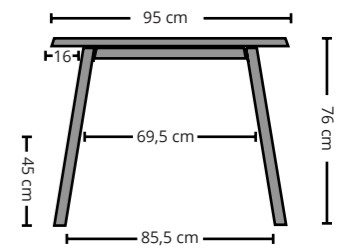

# How many seats

320 cm

300 cm

280 cm

Example dimensions with corresponding gaps.

All our solid wood tables are made to measure and can be manufactured in (all) custom sizes.

## Catwalker TABLE

240 cm

240 cm

160 cm

Example dimensions with corresponding gaps.

All our solid wood tables are made to measure and can be manufactured in (all) custom sizes.