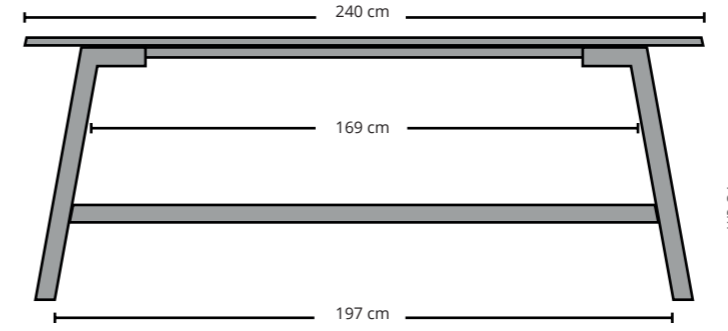

How many seats

Catwalker BAR

240 cm