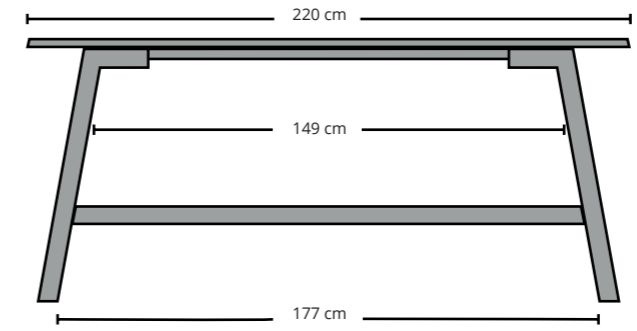

## Catwalker TABLE

240 cm

240 cm

160 cm

Example dimensions with corresponding gaps.

All our solid wood tables are made to measure and can be manufactured in (all) custom sizes.

## Catwalker BAR

320 cm

300 cm

260 cm

Example dimensions with corresponding gaps.

All our solid wood tables are made to measure and can be manufactured in (all) custom sizes.

## Catwalker BAR

240 cm

220 cm

160 cm

Example dimensions with corresponding gaps.

All our solid wood tables are made to measure and can be manufactured in (all) custom sizes.