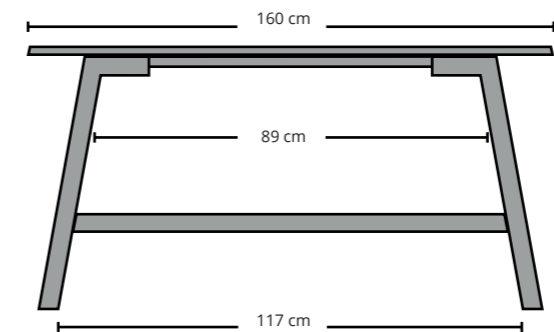

## Catwalker BAR

320 cm

300 cm

260 cm

Example dimensions with corresponding gaps.

All our solid wood tables are made to measure and can be manufactured in (all) custom sizes.

## Catwalker BAR

240 cm

220 cm

160 cm

Example dimensions with corresponding gaps.

All our solid wood tables are made to measure and can be manufactured in (all) custom sizes.

# How many seats

Catwalker TABLE + BENCH

For tailored Bench (Length) sizes that need to slide under your tailored table (length) size, please follow: Table length - 50cm

e.g CW Table (L) 210 cm, fitting CW Bench (L) 160 cm.