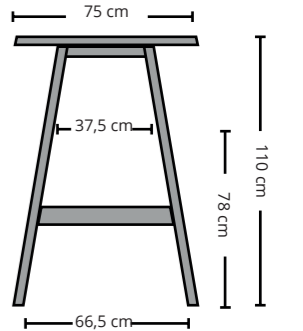

## Catwalker TABLE

240 cm

240 cm

160 cm

Example dimensions with corresponding gaps.

All our solid wood tables are made to measure and can be manufactured in (all) custom sizes.

## Catwalker BAR

320 cm

300 cm

260 cm

Example dimensions with corresponding gaps.

All our solid wood tables are made to measure and can be manufactured in (all) custom sizes.

## Catwalker BAR

240 cm

220 cm

160 cm

Example dimensions with corresponding gaps.

All our solid wood tables are made to measure and can be manufactured in (all) custom sizes.