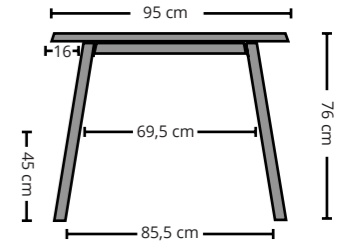

# How many seats

320 cm

300 cm

280 cm

Example dimensions with corresponding gaps.

All our solid wood tables are made to measure and can be manufactured in (all) custom sizes.

## Catwalker TABLE

240 cm

240 cm

160 cm

Example dimensions with corresponding gaps.

All our solid wood tables are made to measure and can be manufactured in (all) custom sizes.