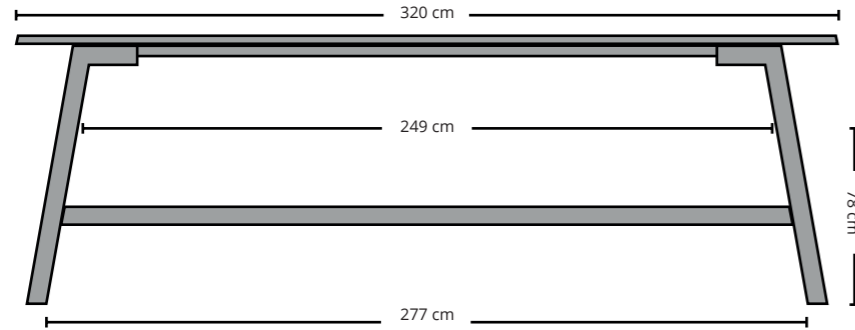

How many seats

Catwalker BAR

320 cm

300 cm