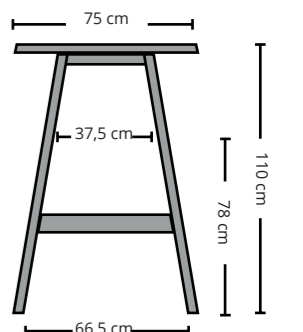

## Catwalker BAR

320 cm

300 cm

260 cm

Example dimensions with corresponding gaps.

All our solid wood tables are made to measure and can be manufactured in (all) custom sizes.

## Catwalker BAR

240 cm

220 cm

160 cm

Example dimensions with corresponding gaps.

All our solid wood tables are made to measure and can be manufactured in (all) custom sizes.

# How many seats

Catwalker TABLE + BENCH

For tailored Bench (Length) sizes that need to slide under your tailored table (length) size, please follow: Table length - 50cm

e.g CW Table (L) 210 cm, fitting CW Bench (L) 160 cm.