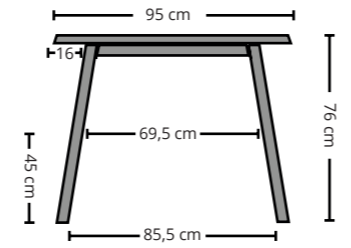

## Configurations

Catwalker DESK

Catwalker HIGH DESK

Catwalker OUTDOOR

All our solid wood tables are made to measure and can be manufactured in (all) custom sizes.

# How many seats

320 cm

300 cm

280 cm

Example dimensions with corresponding gaps.

All our solid wood tables are made to measure and can be manufactured in (all) custom sizes.