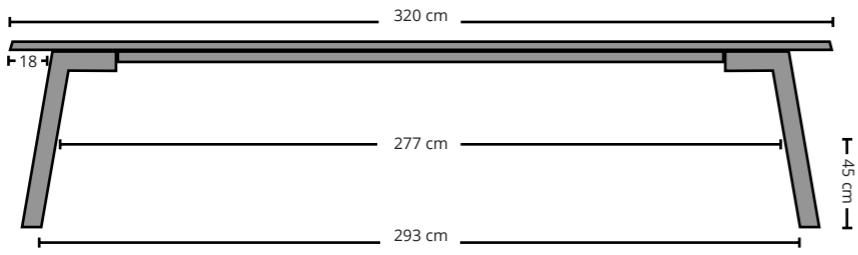

## Configurations

Catwalker DESK

Catwalker HIGH DESK

Catwalker OUTDOOR

All our solid wood tables are made to measure and can be manufactured in (all) custom sizes.

# How many seats

320 cm

300 cm

280 cm

Example dimensions with corresponding gaps.

All our solid wood tables are made to measure and can be manufactured in (all) custom sizes.