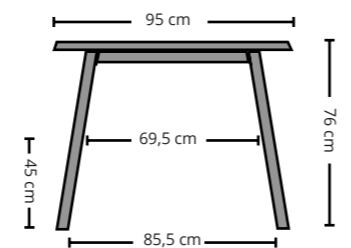

# How many seats

320 cm

300 cm

280 cm

Example dimensions with corresponding gaps.

All our solid wood tables are made to measure and can be manufactured in (all) custom sizes.

## Catwalker TABLE

240 cm

240 cm

160 cm

Example dimensions with corresponding gaps.

All our solid wood tables are made to measure and can be manufactured in (all) custom sizes.