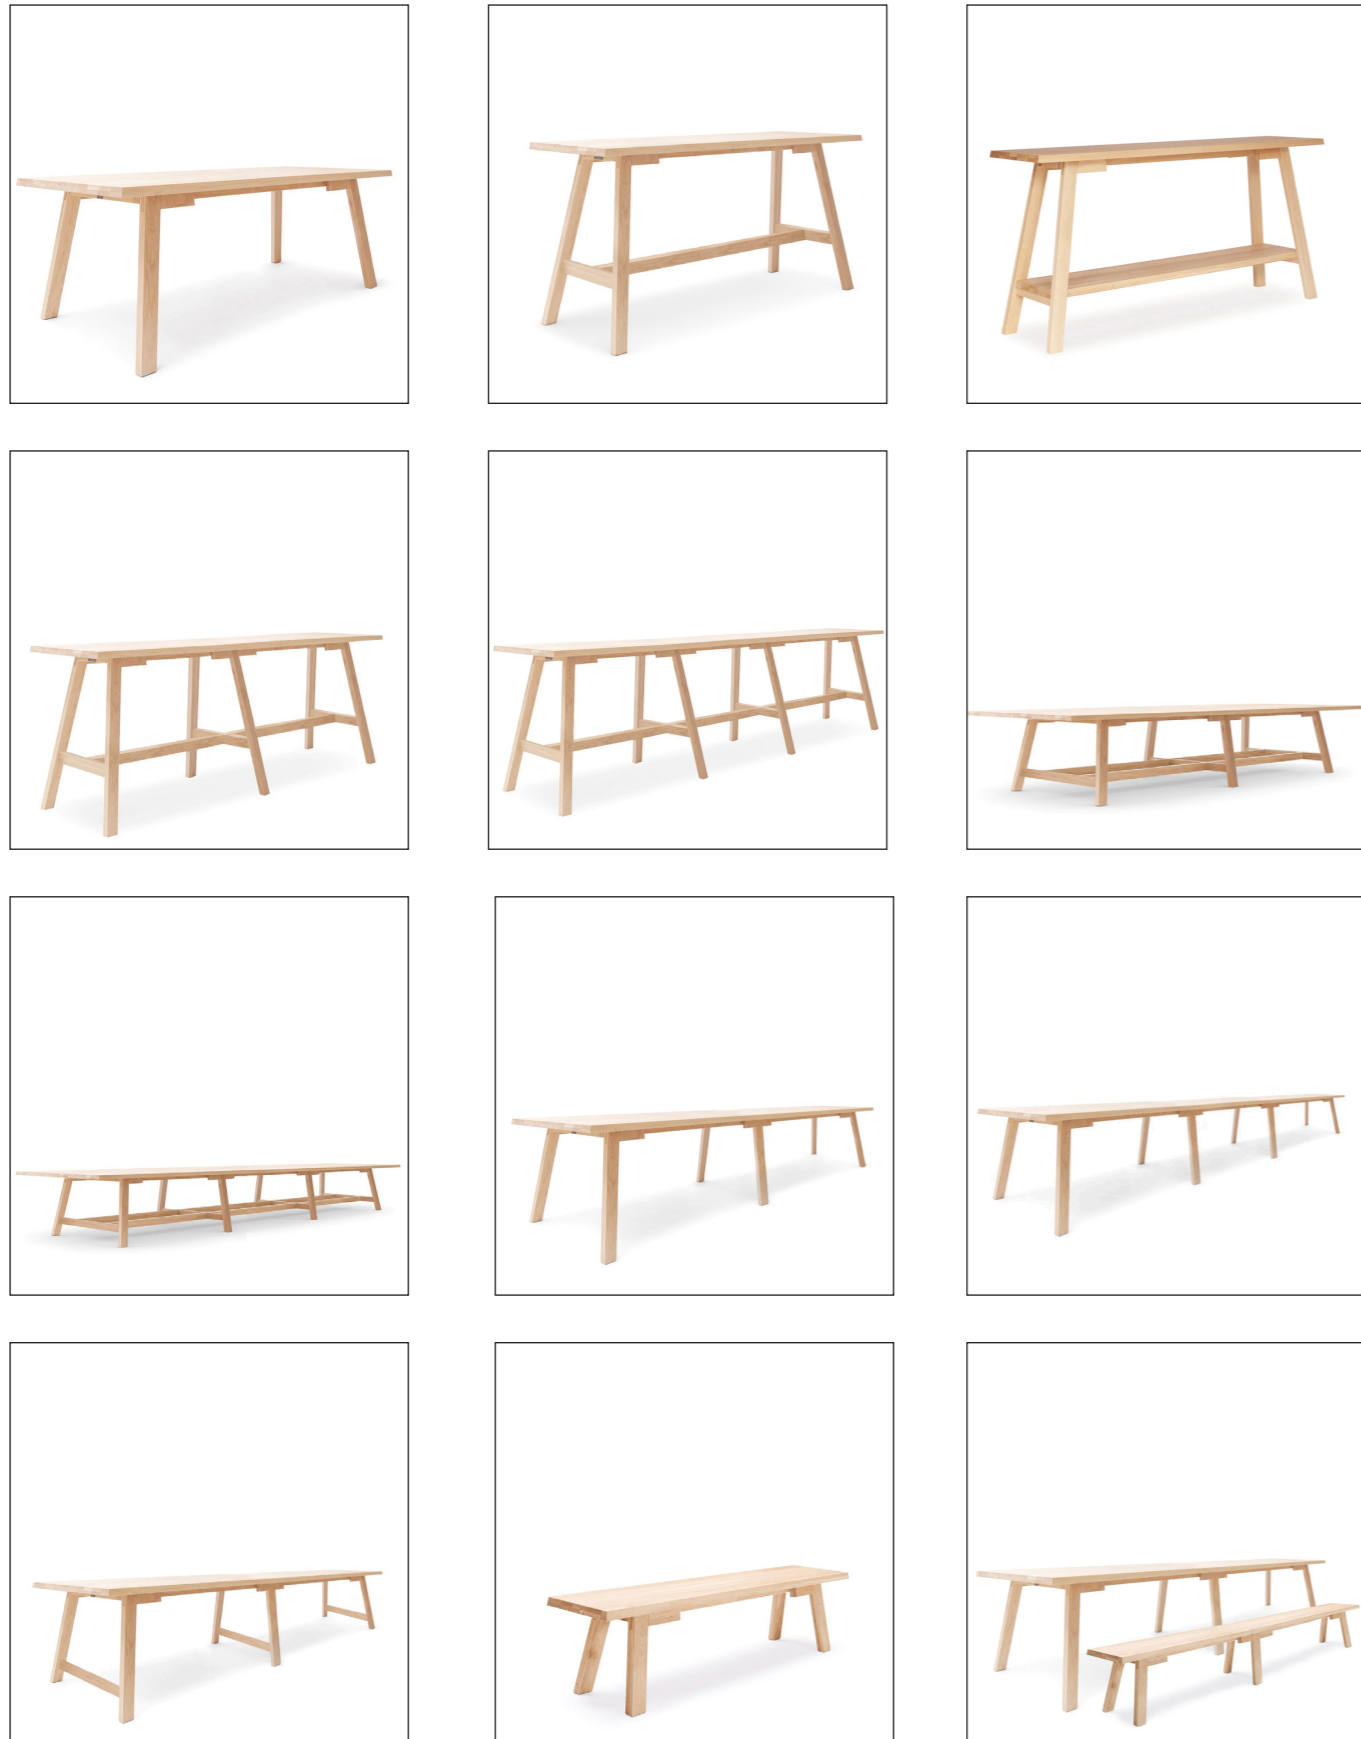

Case studies