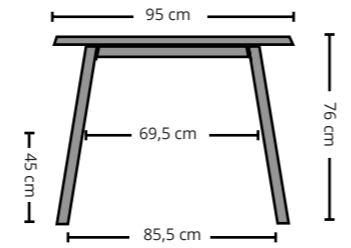

## Configurations

Catwalker DESK

Catwalker HIGH DESK

Catwalker OUTDOOR

All our solid wood tables are made to measure and can be manufactured in (all) custom sizes.

# How many seats

320 cm

300 cm

280 cm

Example dimensions with corresponding gaps.

All our solid wood tables are made to measure and can be manufactured in (all) custom sizes.