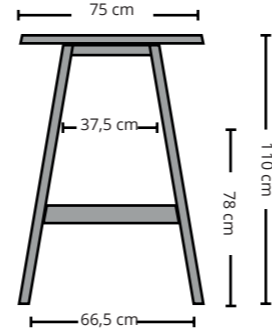

# How many seats

320 cm

300 cm

280 cm

Example dimensions with corresponding gaps.

All our solid wood tables are made to measure and can be manufactured in (all) custom sizes.

## Catwalker TABLE

240 cm

240 cm

160 cm

Example dimensions with corresponding gaps.

All our solid wood tables are made to measure and can be manufactured in (all) custom sizes.

## Catwalker BAR

320 cm

300 cm

260 cm

Example dimensions with corresponding gaps.

All our solid wood tables are made to measure and can be manufactured in (all) custom sizes.