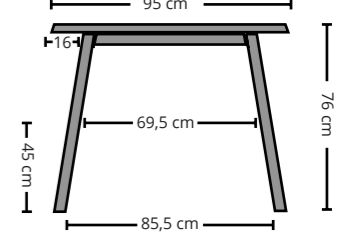

## Catwalker TABLE

240 cm

240 cm

160 cm

Example dimensions with corresponding gaps.

All our solid wood tables are made to measure and can be manufactured in (all) custom sizes.

## Catwalker BAR

320 cm

300 cm

260 cm

Example dimensions with corresponding gaps.

All our solid wood tables are made to measure and can be manufactured in (all) custom sizes.