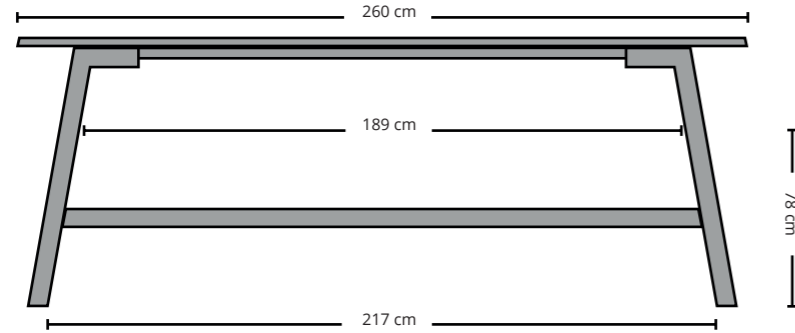

## Catwalker BAR

320 cm

300 cm

260 cm

Example dimensions with corresponding gaps.

All our solid wood tables are made to measure and can be manufactured in (all) custom sizes.