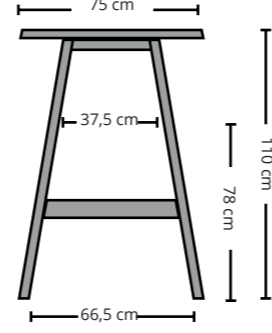

## Catwalker TABLE

240 cm

240 cm

160 cm

Example dimensions with corresponding gaps.

All our solid wood tables are made to measure and can be manufactured in (all) custom sizes.

## Catwalker BAR

320 cm

300 cm

260 cm

Example dimensions with corresponding gaps.

All our solid wood tables are made to measure and can be manufactured in (all) custom sizes.

## Catwalker BAR

240 cm

220 cm

160 cm

Example dimensions with corresponding gaps.

All our solid wood tables are made to measure and can be manufactured in (all) custom sizes.