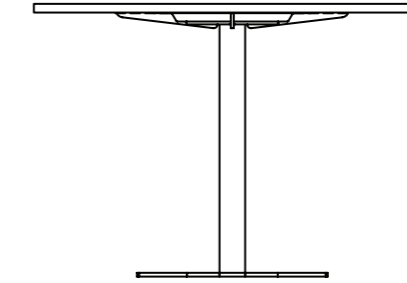

Base in further RAL-colours on request

Configurations

Coffee table 35 - 46 cm high

Coffee table 35 - 46 cm high

Coffee table 35 - 46 cm high

Coffee table 35 - 46 cm high

All our solid wood tables tops are made to measure and can be manufactured in (all) custom sizes.

Base in further RAL-colours on request

Configurations

Table 74 - 76 cm high

Table 74 - 76 cm high

Table 74 - 76 cm high

All our solid wood tables tops are made to measure and can be manufactured in (all) custom sizes.

Base in further RAL-colours on request

Configurations

Bar table 90 - 110cm high

Bar table 90 - 110cm high

Bar table 90 - 110cm high

All our solid wood tables tops are made to measure and can be manufactured in (all) custom sizes.

Example dimensions

 **Side table; Round**
 Ø 39 x Height 46 cm
 Ø 39 x Height 60 cm

 **Side table; Squircle or Square**
 38 x 38 x Height 46 cm
 38 x 38 x Height 60 cm

 **Coffee table; Round**
 Ø 70 x Height 35 cm
 Ø 80 x Height 35 cm
 Ø 90 x Height 35 cm
 Ø 70 x Height 40 cm
 Ø 80 x Height 40 cm
 Ø 90 x Height 40 cm
 Ø 70 x Height 46 cm
 Ø 80 x Height 46 cm
 Ø 90 x Height 46 cm