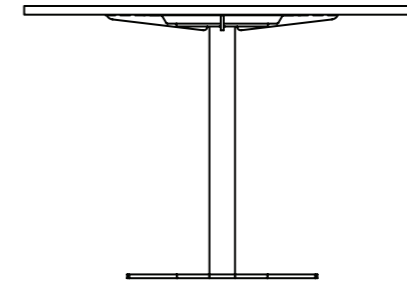

Base in further RAL-colours on request

Configurations

Coffee table 35 - 46 cm high

Coffee table 35 - 46 cm high

Coffee table 35 - 46 cm high

Coffee table 35 - 46 cm high

All our solid wood tables tops are made to measure and can be manufactured in (all) custom sizes.

Base in further RAL-colours on request

Configurations

Table 74 - 76 cm high

Table 74 - 76 cm high

Table 74 - 76 cm high

All our solid wood tables tops are made to measure and can be manufactured in (all) custom sizes.

Base in further RAL-colours on request

Configurations

Bar table 90 - 110cm high

Bar table 90 - 110cm high

Bar table 90 - 110cm high

All our solid wood tables tops are made to measure and can be manufactured in (all) custom sizes.

Example dimensions

 **Side table; Round**
 Ø 39 x Height 46 cm
 Ø 39 x Height 60 cm

 **Side table; Squircle or Square**
 38 x 38 x Height 46 cm
 38 x 38 x Height 60 cm

 **Coffee table; Round**
 Ø 70 x Height 35 cm
 Ø 80 x Height 35 cm
 Ø 90 x Height 35 cm
 Ø 70 x Height 40 cm
 Ø 80 x Height 40 cm
 Ø 90 x Height 40 cm
 Ø 70 x Height 46 cm
 Ø 80 x Height 46 cm
 Ø 90 x Height 46 cm