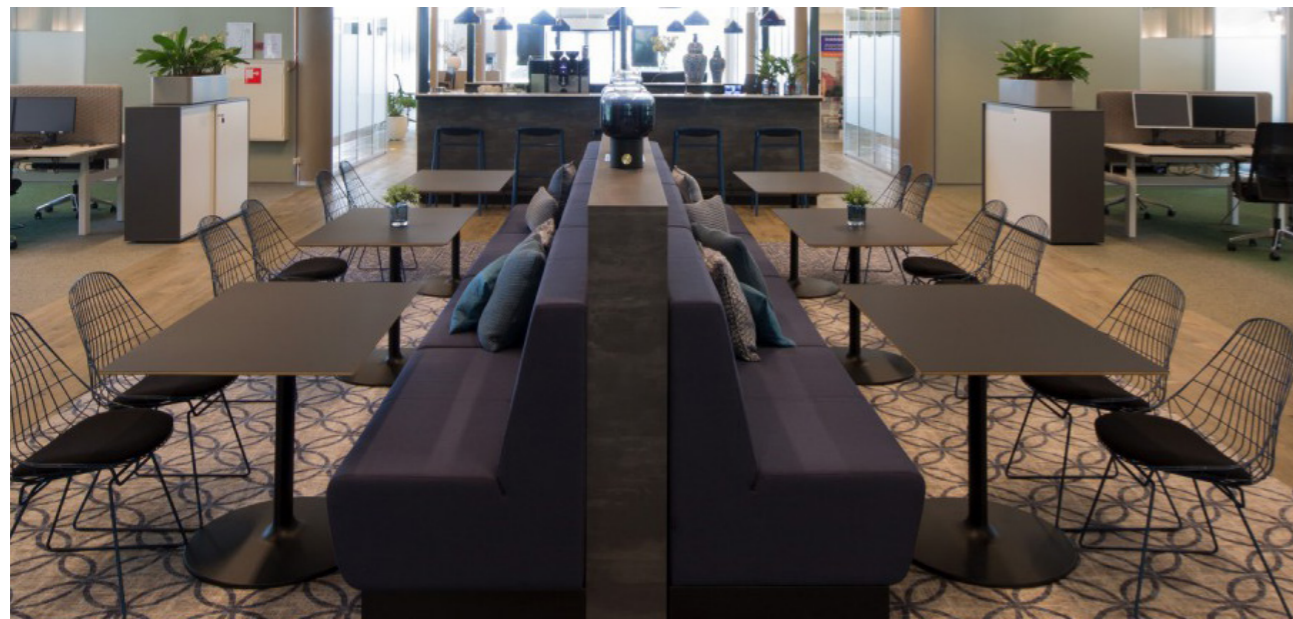

Case studies