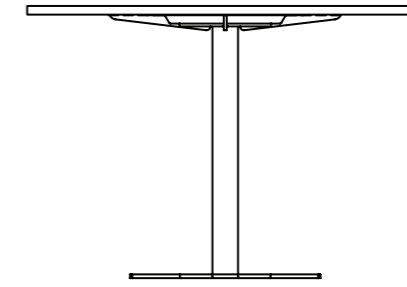

Base in further RAL-colours on request

Configurations

Table 74 - 76 cm high

Table 74 - 76 cm high

Table 74 - 76 cm high

All our solid wood tables tops are made to measure and can be manufactured in (all) custom sizes.

Base in further RAL-colours on request

Configurations

Bar table 90 - 110cm high

Bar table 90 - 110cm high

Bar table 90 - 110cm high

All our solid wood tables tops are made to measure and can be manufactured in (all) custom sizes.

Base in further RAL-colours on request

Configurations

Table Outdoor 74 - 76 cm high

All our solid wood tables tops are made to measure and can be manufactured in (all) custom sizes.

Base in further RAL-colours on request

Example dimensions

 **Side table; Round**
 Ø 39 x Height 46 cm
 Ø 39 x Height 60 cm

 **Side table; Squircle or Square**
 38 x 38 x Height 46 cm
 38 x 38 x Height 60 cm

 **Coffee table; Round**
 Ø 70 x Height 35 cm
 Ø 80 x Height 35 cm
 Ø 90 x Height 35 cm
 Ø 70 x Height 40 cm
 Ø 80 x Height 40 cm
 Ø 90 x Height 40 cm
 Ø 70 x Height 46 cm
 Ø 80 x Height 46 cm
 Ø 90 x Height 46 cm