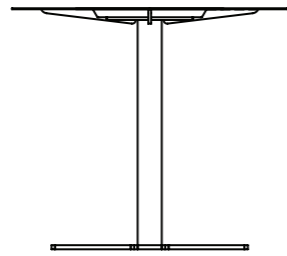

Configurations

Side table 40 - 60 cm high

Side table 40 - 60 cm high

Side table 40 - 60 cm high

Side table 40 - 60 cm high

All our solid wood tables tops are made to measure and can be manufactured in (all) custom sizes.

Base in further RAL-colours on request

Configurations

Coffee table 35 - 46 cm high

Coffee table 35 - 46 cm high

Coffee table 35 - 46 cm high

Coffee table 35 - 46 cm high

All our solid wood tables tops are made to measure and can be manufactured in (all) custom sizes.

Base in further RAL-colours on request

Configurations

Table 74 - 76 cm high

Table 74 - 76 cm high

Table 74 - 76 cm high

All our solid wood tables tops are made to measure and can be manufactured in (all) custom sizes.

Base in further RAL-colours on request

Configurations

Bar table 90 - 110cm high

Bar table 90 - 110cm high

Bar table 90 - 110cm high

All our solid wood tables tops are made to measure and can be manufactured in (all) custom sizes.