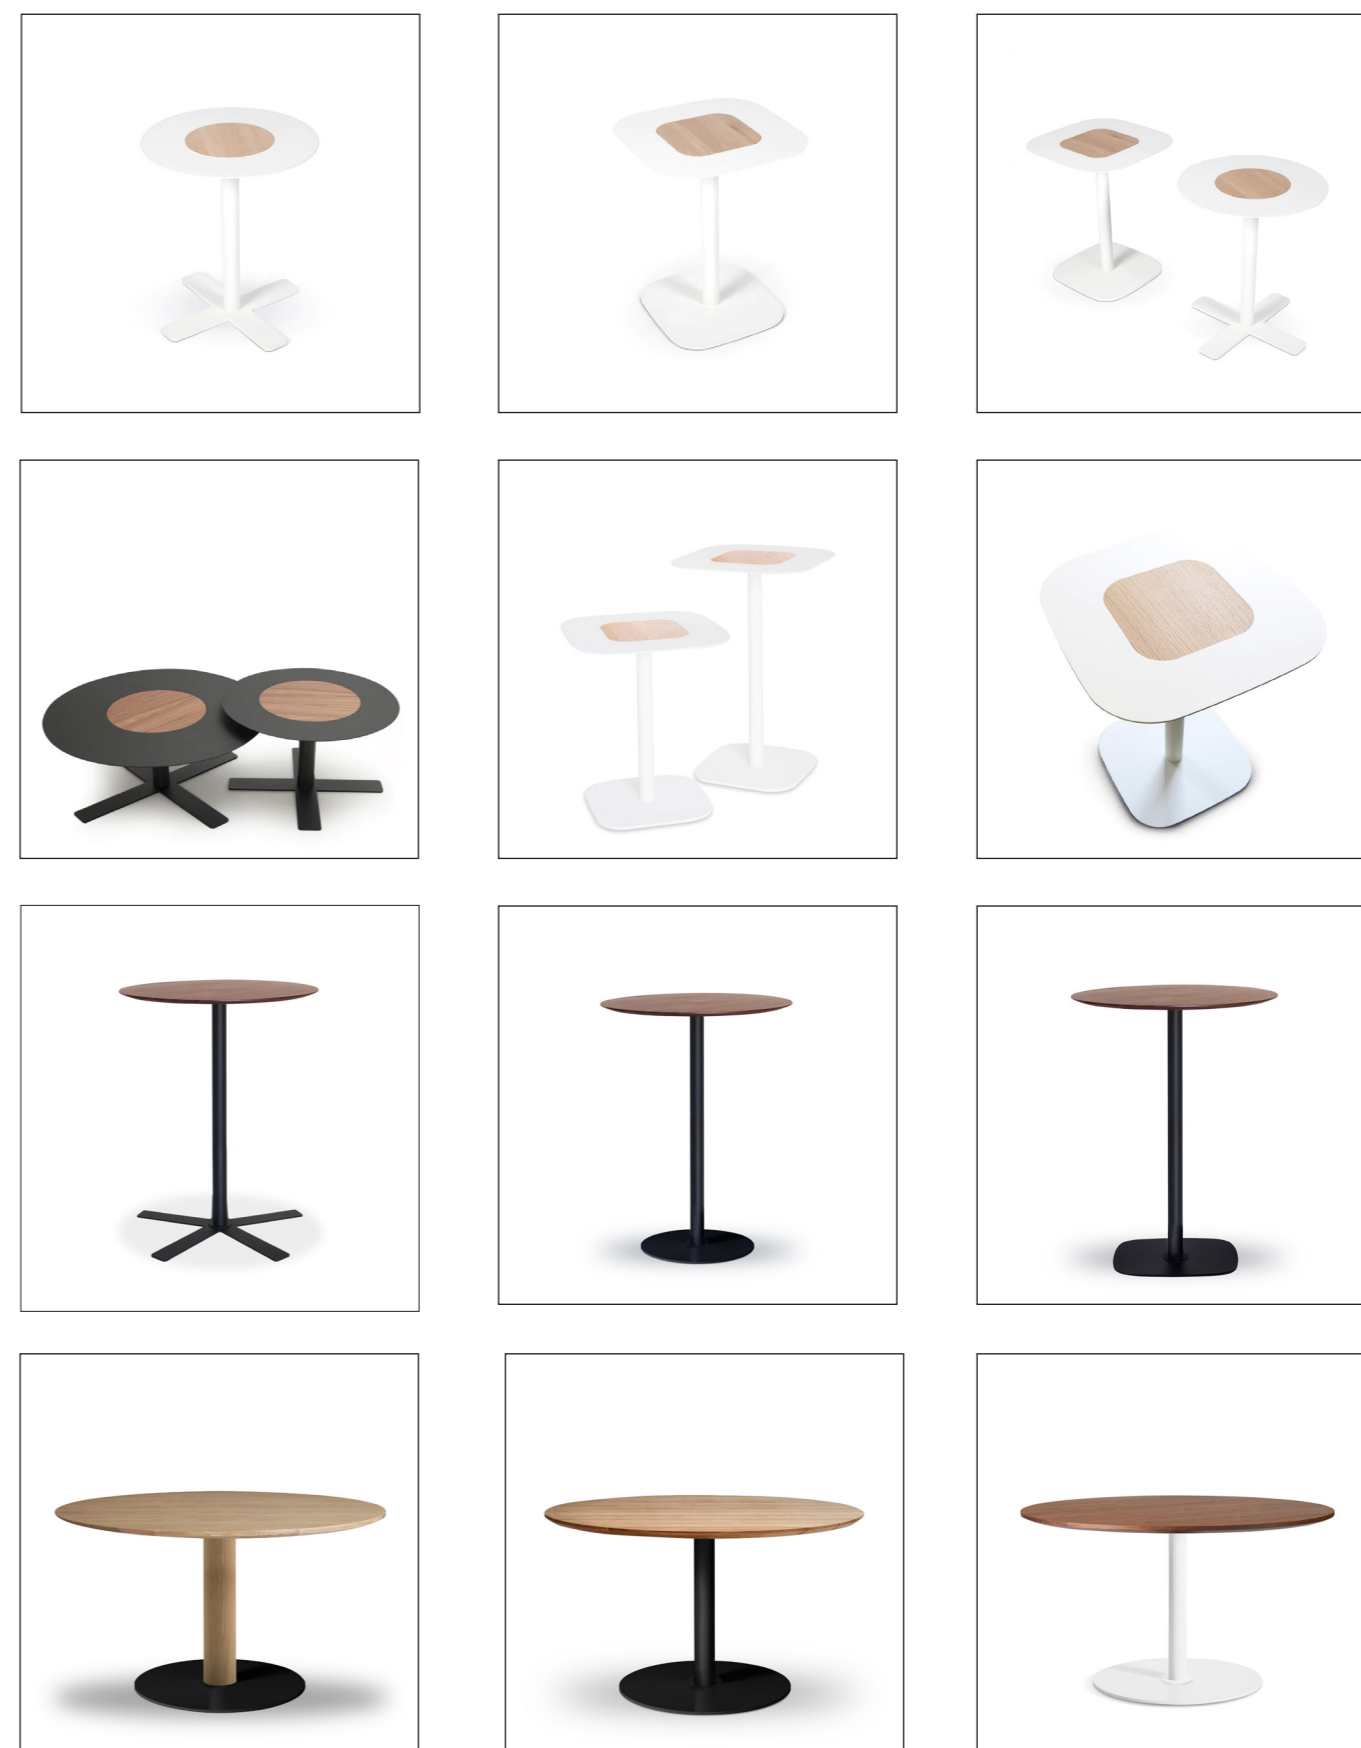

Configurations