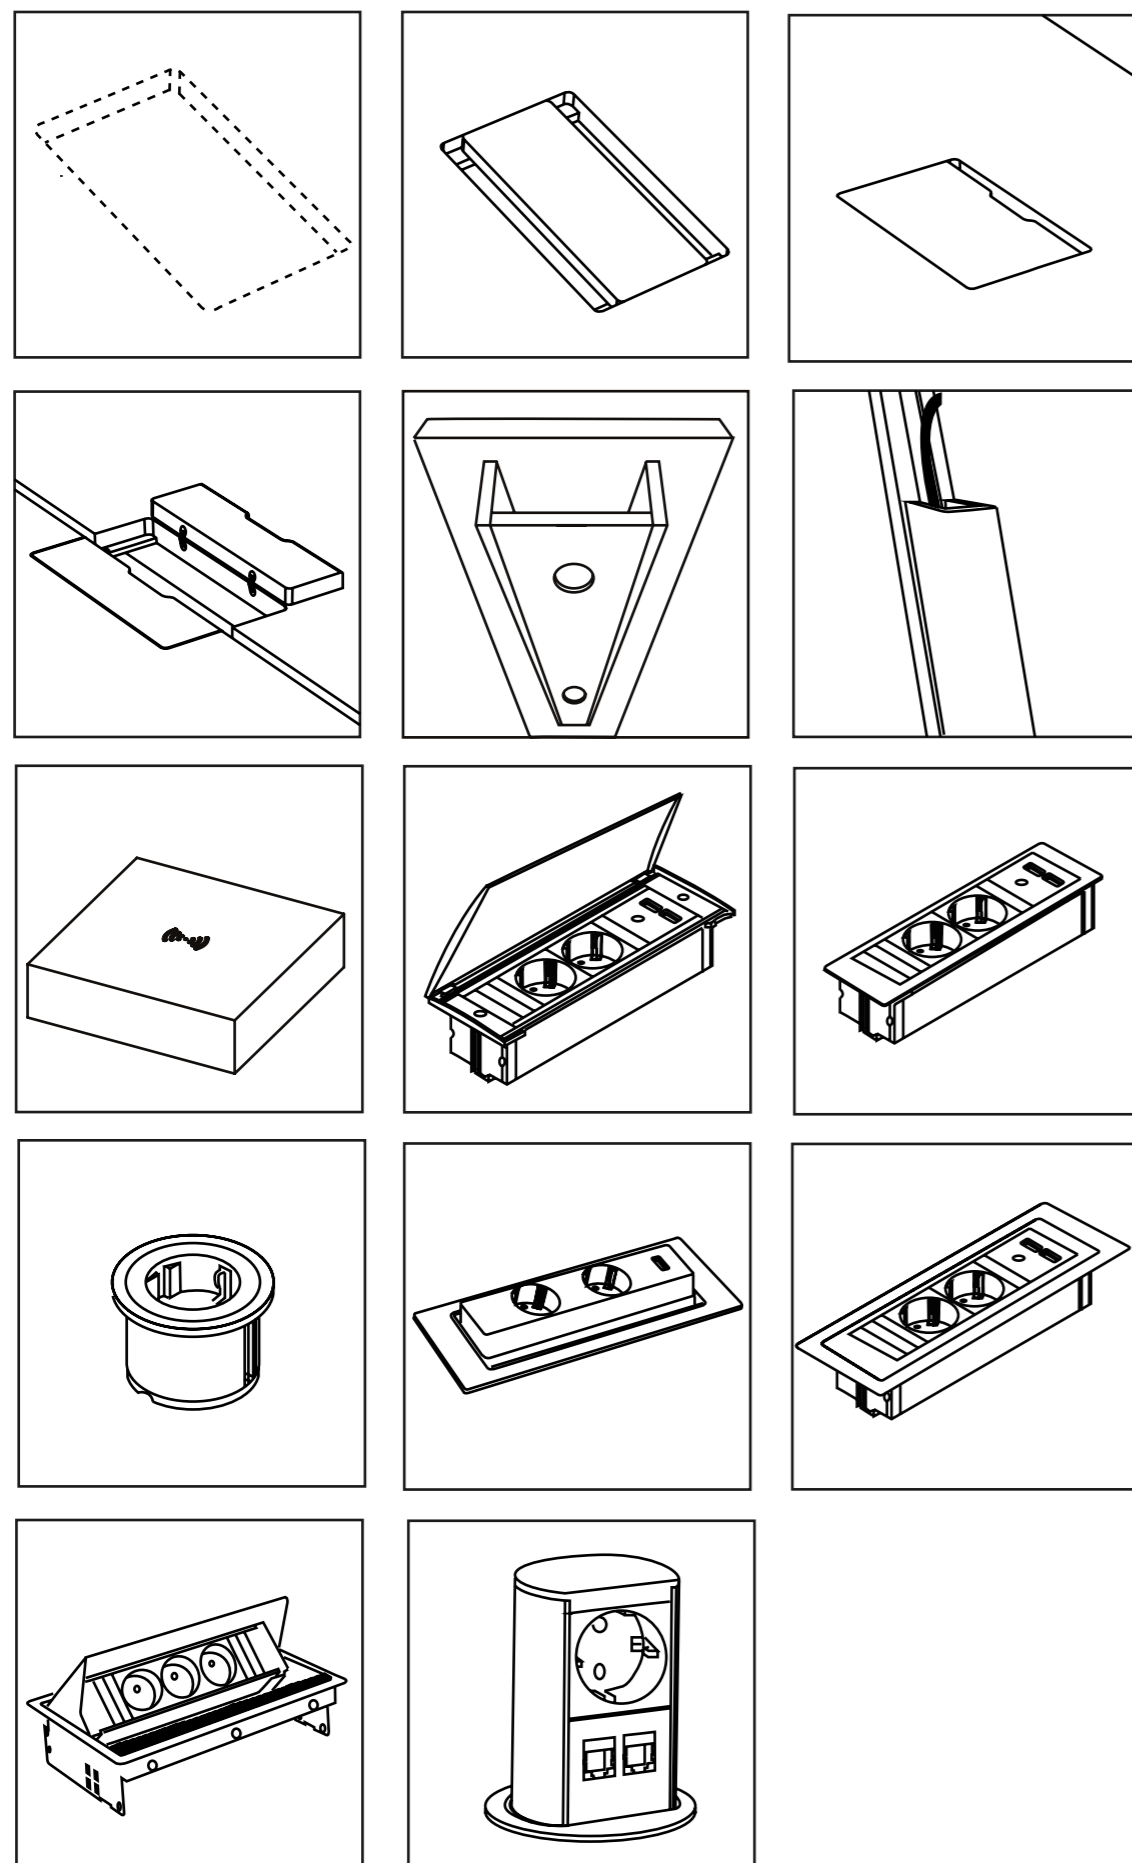

You can add a discreet outlet for cables in the center of the table. The simple lines of the Sway Series are designed to form a perfect foundation in a dining area, library or any work place, making them look elegant and timeless.

 **Bar table; Squircle or Square**
 Ø 70 x Height 90 - 110 cm
 Ø 80 x Height 90 - 110 cm
 Ø 90 x Height 90 - 110 cm

 **Bar table; Squircle or Square**
 70 x 70 x Height 90 - 110 cm
 70 x 70 x Height 90 - 110 cm
 90 x 90 x Height 90 - 110 cm

Edge options

Straight

Tapered

Soft round

Round

Diamand

Footplate options

Cable management & electrification options