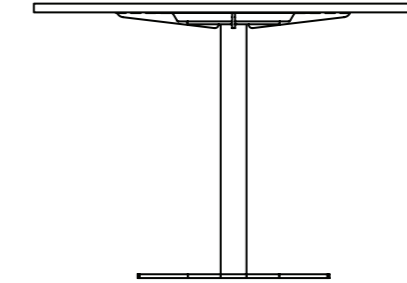

Base in further RAL-colours on request

Configurations

Coffee table 35 - 46 cm high

Coffee table 35 - 46 cm high

Coffee table 35 - 46 cm high

Coffee table 35 - 46 cm high

All our solid wood tables tops are made to measure and can be manufactured in (all) custom sizes.

Base in further RAL-colours on request

Configurations

Table 74 - 76 cm high

Table 74 - 76 cm high

Table 74 - 76 cm high

All our solid wood tables tops are made to measure and can be manufactured in (all) custom sizes.

Base in further RAL-colours on request

Configurations

Bar table 90 - 110cm high

Bar table 90 - 110cm high

Bar table 90 - 110cm high

All our solid wood tables tops are made to measure and can be manufactured in (all) custom sizes.

Example dimensions

 **Side table; Round**
 Ø 39 x Height 46 cm
 Ø 39 x Height 60 cm

 **Side table; Squircle or Square**
 38 x 38 x Height 46 cm
 38 x 38 x Height 60 cm

 **Coffee table; Round**
 Ø 70 x Height 35 cm
 Ø 80 x Height 35 cm
 Ø 90 x Height 35 cm
 Ø 70 x Height 40 cm
 Ø 80 x Height 40 cm
 Ø 90 x Height 40 cm
 Ø 70 x Height 46 cm
 Ø 80 x Height 46 cm
 Ø 90 x Height 46 cm