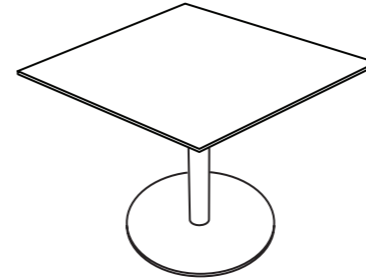

Base in further RAL-colours on request

Configurations

Coffee table 35 - 46 cm high

Coffee table 35 - 46 cm high

Coffee table 35 - 46 cm high

Coffee table 35 - 46 cm high

All our solid wood tables tops are made to measure and can be manufactured in (all) custom sizes.

Base in further RAL-colours on request

Configurations

Table 74 - 76 cm high

Table 74 - 76 cm high

Table 74 - 76 cm high

All our solid wood tables tops are made to measure and can be manufactured in (all) custom sizes.

Base in further RAL-colours on request

Configurations

Bar table 90 - 110cm high

Bar table 90 - 110cm high

Bar table 90 - 110cm high

All our solid wood tables tops are made to measure and can be manufactured in (all) custom sizes.

Example dimensions

 **Side table; Round**
 Ø 39 x Height 46 cm
 Ø 39 x Height 60 cm

 **Side table; Squircle or Square**
 38 x 38 x Height 46 cm
 38 x 38 x Height 60 cm

 **Coffee table; Round**
 Ø 70 x Height 35 cm
 Ø 80 x Height 35 cm
 Ø 90 x Height 35 cm
 Ø 70 x Height 40 cm
 Ø 80 x Height 40 cm
 Ø 90 x Height 40 cm
 Ø 70 x Height 46 cm
 Ø 80 x Height 46 cm
 Ø 90 x Height 46 cm