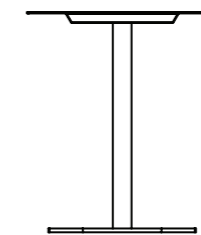

Configurations

Side table 40 - 60 cm high

Side table 40 - 60 cm high

Side table 40 - 60 cm high

Side table 40 - 60 cm high

All our solid wood tables tops are made to measure and can be manufactured in (all) custom sizes.

Base in further RAL-colours on request

Configurations

Coffee table 35 - 46 cm high

Coffee table 35 - 46 cm high

Coffee table 35 - 46 cm high

Coffee table 35 - 46 cm high

All our solid wood tables tops are made to measure and can be manufactured in (all) custom sizes.

Base in further RAL-colours on request

Configurations

Table 74 - 76 cm high

Table 74 - 76 cm high

Table 74 - 76 cm high

All our solid wood tables tops are made to measure and can be manufactured in (all) custom sizes.

Base in further RAL-colours on request

Configurations

Bar table 90 - 110cm high

Bar table 90 - 110cm high

Bar table 90 - 110cm high

All our solid wood tables tops are made to measure and can be manufactured in (all) custom sizes.