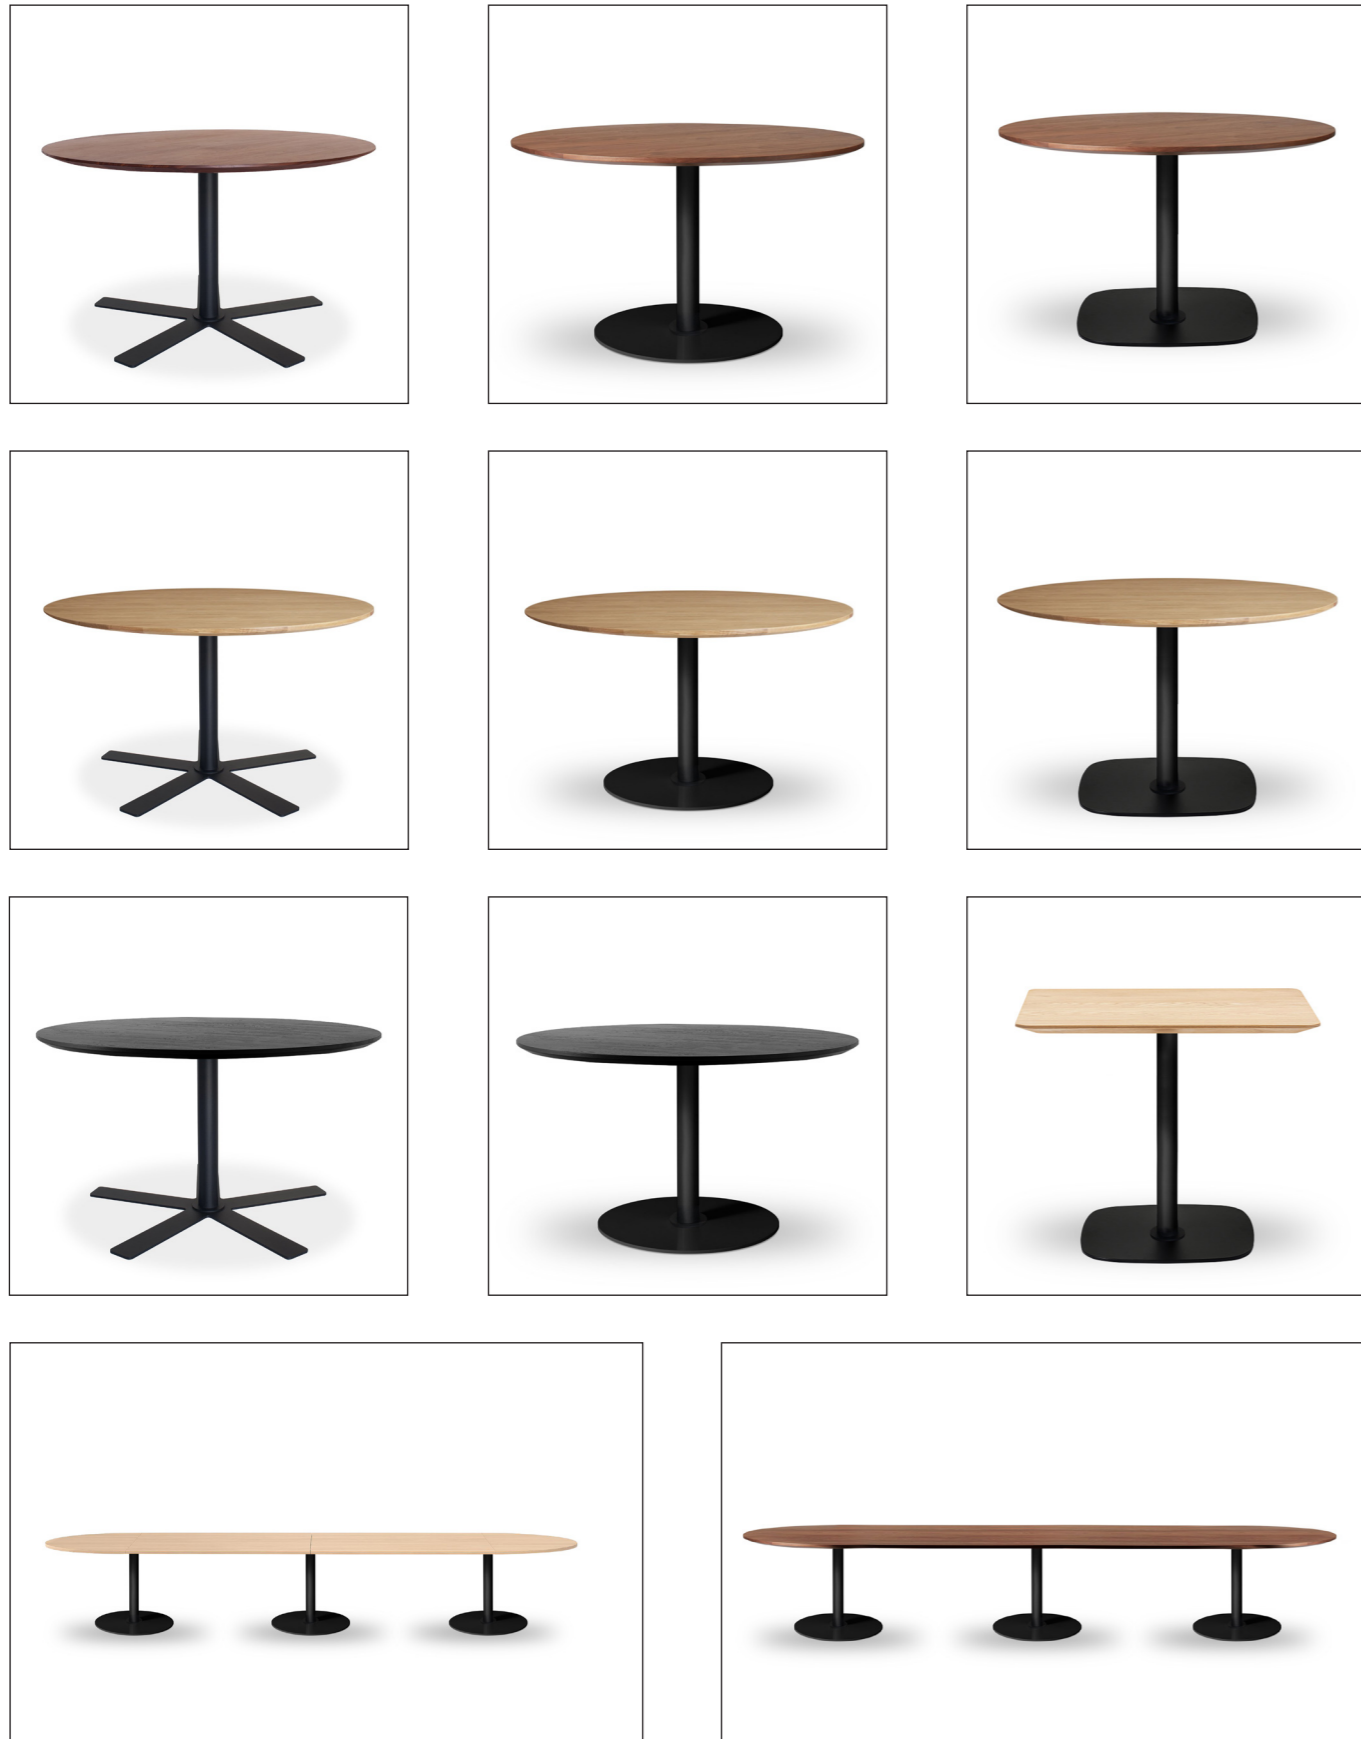

Configurations