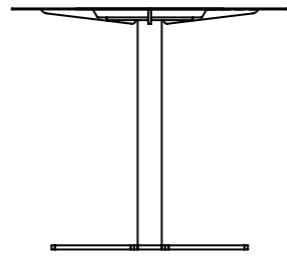

Configurations

Side table 40 - 60 cm high

Side table 40 - 60 cm high

Side table 40 - 60 cm high

Side table 40 - 60 cm high

All our solid wood tables tops are made to measure and can be manufactured in (all) custom sizes.

Base in further RAL-colours on request

Configurations

Coffee table 35 - 46 cm high

Coffee table 35 - 46 cm high

Coffee table 35 - 46 cm high

Coffee table 35 - 46 cm high

All our solid wood tables tops are made to measure and can be manufactured in (all) custom sizes.

Base in further RAL-colours on request

Configurations

Table 74 - 76 cm high

Table 74 - 76 cm high

Table 74 - 76 cm high

All our solid wood tables tops are made to measure and can be manufactured in (all) custom sizes.

Base in further RAL-colours on request

Configurations

Bar table 90 - 110cm high

Bar table 90 - 110cm high

Bar table 90 - 110cm high

All our solid wood tables tops are made to measure and can be manufactured in (all) custom sizes.