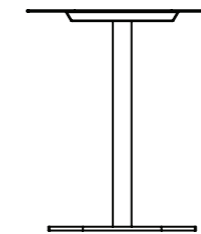

Configurations

Side table 40 - 60 cm high

Side table 40 - 60 cm high

Side table 40 - 60 cm high

Side table 40 - 60 cm high

All our solid wood tables tops are made to measure and can be manufactured in (all) custom sizes.

Base in further RAL-colours on request

Configurations

Coffee table 35 - 46 cm high

Coffee table 35 - 46 cm high

Coffee table 35 - 46 cm high

Coffee table 35 - 46 cm high

All our solid wood tables tops are made to measure and can be manufactured in (all) custom sizes.

Base in further RAL-colours on request

Configurations

Table 74 - 76 cm high

Table 74 - 76 cm high

Table 74 - 76 cm high

All our solid wood tables tops are made to measure and can be manufactured in (all) custom sizes.

Base in further RAL-colours on request

Configurations

Bar table 90 - 110cm high

Bar table 90 - 110cm high

Bar table 90 - 110cm high

All our solid wood tables tops are made to measure and can be manufactured in (all) custom sizes.