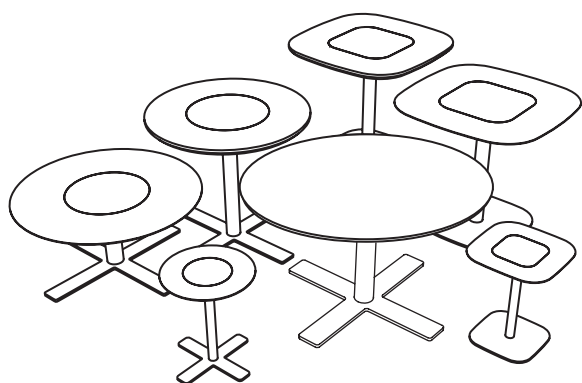

BLUSH SERIES

Product Specification Sheet

This document contains technical information about the Blush Series

Description

The Blush table series is designed to offer interaction, communication and intimacy. This elegant slimmer round table version is crafted in Holland from sustainable solid oak.

You can add a discreet outlet for cables in the center of the table. The simple lines of the Sway Series are designed to form a perfect foundation in a dining area, library or any work place, making them look elegant and timeless.

Configurations

Side table 40 - 60 cm high

Side table 40 - 60 cm high

Side table 40 - 60 cm high

Side table 40 - 60 cm high

All our solid wood tables tops are made to measure and can be manufactured in (all) custom sizes.

Example dimensions

 **Side table; Round**
 Ø 39 x Height 46 cm
 Ø 39 x Height 60 cm

 **Side table; Squircle or Square**
 38 x 38 x Height 46 cm
 38 x 38 x Height 60 cm

 **Coffee table; Round**
 Ø 70 x Height 35 cm
 Ø 80 x Height 35 cm
 Ø 90 x Height 35 cm
 Ø 70 x Height 40 cm
 Ø 80 x Height 40 cm
 Ø 90 x Height 40 cm
 Ø 70 x Height 46 cm
 Ø 80 x Height 46 cm
 Ø 90 x Height 46 cm