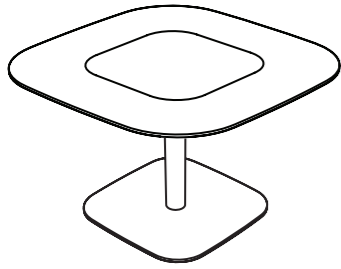

You can add a discreet outlet for cables in the center of the table. The simple lines of the Sway Series are designed to form a perfect foundation in a dining area, library or any work place, making them look elegant and timeless.

Configurations

Side table 40 - 60 cm high

Side table 40 - 60 cm high

Side table 40 - 60 cm high

Side table 40 - 60 cm high

All our solid wood tables tops are made to measure and can be manufactured in (all) custom sizes.

Base in further RAL-colours on request

Configurations

Coffee table 35 - 46 cm high

Coffee table 35 - 46 cm high

Coffee table 35 - 46 cm high

Coffee table 35 - 46 cm high

All our solid wood tables tops are made to measure and can be manufactured in (all) custom sizes.

Example dimensions

 **Side table; Round**
 Ø 39 x Height 46 cm
 Ø 39 x Height 60 cm

 **Side table; Squircle or Square**
 38 x 38 x Height 46 cm
 38 x 38 x Height 60 cm

 **Coffee table; Round**
 Ø 70 x Height 35 cm
 Ø 80 x Height 35 cm
 Ø 90 x Height 35 cm
 Ø 70 x Height 40 cm
 Ø 80 x Height 40 cm
 Ø 90 x Height 40 cm
 Ø 70 x Height 46 cm
 Ø 80 x Height 46 cm
 Ø 90 x Height 46 cm