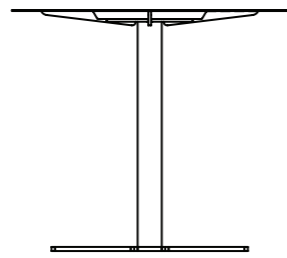

Configurations

Side table 40 - 60 cm high

Side table 40 - 60 cm high

Side table 40 - 60 cm high

Side table 40 - 60 cm high

All our solid wood tables tops are made to measure and can be manufactured in (all) custom sizes.

Base in further RAL-colours on request

Configurations

Coffee table 35 - 46 cm high

Coffee table 35 - 46 cm high

Coffee table 35 - 46 cm high

Coffee table 35 - 46 cm high

All our solid wood tables tops are made to measure and can be manufactured in (all) custom sizes.

Base in further RAL-colours on request

Configurations

Table 74 - 76 cm high

Table 74 - 76 cm high

Table 74 - 76 cm high

All our solid wood tables tops are made to measure and can be manufactured in (all) custom sizes.

Base in further RAL-colours on request

Configurations

Bar table 90 - 110cm high

Bar table 90 - 110cm high

Bar table 90 - 110cm high

All our solid wood tables tops are made to measure and can be manufactured in (all) custom sizes.