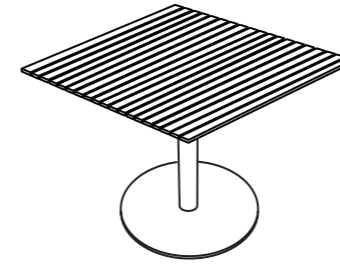

Base in further RAL-colours on request

Configurations

Table 74 - 76 cm high

Table 74 - 76 cm high

Table 74 - 76 cm high

All our solid wood tables tops are made to measure and can be manufactured in (all) custom sizes.

Base in further RAL-colours on request

Configurations

Bar table 90 - 110cm high

Bar table 90 - 110cm high

Bar table 90 - 110cm high

All our solid wood tables tops are made to measure and can be manufactured in (all) custom sizes.

Base in further RAL-colours on request

Configurations

Table Outdoor 74 - 76 cm high

All our solid wood tables tops are made to measure and can be manufactured in (all) custom sizes.

Base in further RAL-colours on request

Example dimensions

 **Side table; Round**
 Ø 39 x Height 46 cm
 Ø 39 x Height 60 cm

 **Side table; Squircle or Square**
 38 x 38 x Height 46 cm
 38 x 38 x Height 60 cm

 **Coffee table; Round**
 Ø 70 x Height 35 cm
 Ø 80 x Height 35 cm
 Ø 90 x Height 35 cm
 Ø 70 x Height 40 cm
 Ø 80 x Height 40 cm
 Ø 90 x Height 40 cm
 Ø 70 x Height 46 cm
 Ø 80 x Height 46 cm
 Ø 90 x Height 46 cm