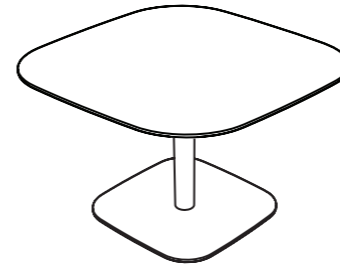

Base in further RAL-colours on request

Configurations

Coffee table 35 - 46 cm high

Coffee table 35 - 46 cm high

Coffee table 35 - 46 cm high

Coffee table 35 - 46 cm high

All our solid wood tables tops are made to measure and can be manufactured in (all) custom sizes.

Base in further RAL-colours on request

Configurations

Table 74 - 76 cm high

Table 74 - 76 cm high

Table 74 - 76 cm high

All our solid wood tables tops are made to measure and can be manufactured in (all) custom sizes.

Base in further RAL-colours on request

Configurations

Bar table 90 - 110cm high

Bar table 90 - 110cm high

Bar table 90 - 110cm high

All our solid wood tables tops are made to measure and can be manufactured in (all) custom sizes.

Example dimensions

 **Side table; Round**
 Ø 39 x Height 46 cm
 Ø 39 x Height 60 cm

 **Side table; Squircle or Square**
 38 x 38 x Height 46 cm
 38 x 38 x Height 60 cm

 **Coffee table; Round**
 Ø 70 x Height 35 cm
 Ø 80 x Height 35 cm
 Ø 90 x Height 35 cm
 Ø 70 x Height 40 cm
 Ø 80 x Height 40 cm
 Ø 90 x Height 40 cm
 Ø 70 x Height 46 cm
 Ø 80 x Height 46 cm
 Ø 90 x Height 46 cm