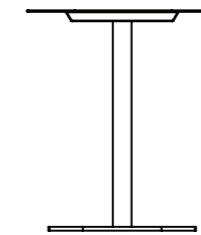

Configurations

Side table 40 - 60 cm high

Side table 40 - 60 cm high

Side table 40 - 60 cm high

Side table 40 - 60 cm high

All our solid wood tables tops are made to measure and can be manufactured in (all) custom sizes.

Base in further RAL-colours on request

Configurations

Coffee table 35 - 46 cm high

Coffee table 35 - 46 cm high

Coffee table 35 - 46 cm high

Coffee table 35 - 46 cm high

All our solid wood tables tops are made to measure and can be manufactured in (all) custom sizes.

Example dimensions

 **Side table; Round**
 Ø 39 x Height 46 cm
 Ø 39 x Height 60 cm

 **Side table; Squircle or Square**
 38 x 38 x Height 46 cm
 38 x 38 x Height 60 cm

 **Coffee table; Round**
 Ø 70 x Height 35 cm
 Ø 80 x Height 35 cm
 Ø 90 x Height 35 cm
 Ø 70 x Height 40 cm
 Ø 80 x Height 40 cm
 Ø 90 x Height 40 cm
 Ø 70 x Height 46 cm
 Ø 80 x Height 46 cm
 Ø 90 x Height 46 cm

 **Bar table; Squircle or Square**
 Ø 70 x Height 90 - 110 cm
 Ø 80 x Height 90 - 110 cm
 Ø 90 x Height 90 - 110 cm

 **Bar table; Squircle or Square**
 70 x 70 x Height 90 - 110 cm
 70 x 70 x Height 90 - 110 cm
 90 x 90 x Height 90 - 110 cm