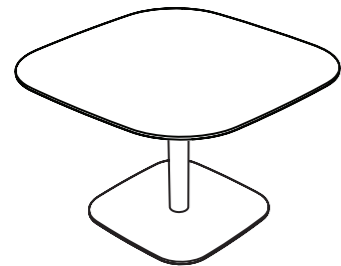

You can add a discreet outlet for cables in the center of the table. The simple lines of the Sway Series are designed to form a perfect foundation in a dining area, library or any work place, making them look elegant and timeless.

Configurations

Side table 40 - 60 cm high

Side table 40 - 60 cm high

Side table 40 - 60 cm high

Side table 40 - 60 cm high

All our solid wood tables tops are made to measure and can be manufactured in (all) custom sizes.

Base in further RAL-colours on request

Configurations

Coffee table 35 - 46 cm high

Coffee table 35 - 46 cm high

Coffee table 35 - 46 cm high

Coffee table 35 - 46 cm high

All our solid wood tables tops are made to measure and can be manufactured in (all) custom sizes.

Base in further RAL-colours on request

Configurations

Table 74 - 76 cm high

Table 74 - 76 cm high

Table 74 - 76 cm high

All our solid wood tables tops are made to measure and can be manufactured in (all) custom sizes.