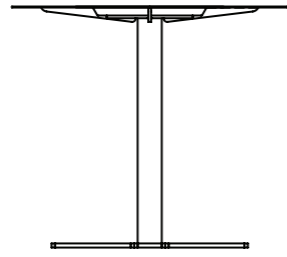

Configurations

Side table 40 - 60 cm high

Side table 40 - 60 cm high

Side table 40 - 60 cm high

Side table 40 - 60 cm high

All our solid wood tables tops are made to measure and can be manufactured in (all) custom sizes.

Base in further RAL-colours on request

Configurations

Coffee table 35 - 46 cm high

Coffee table 35 - 46 cm high

Coffee table 35 - 46 cm high

Coffee table 35 - 46 cm high

All our solid wood tables tops are made to measure and can be manufactured in (all) custom sizes.

Base in further RAL-colours on request

Configurations

Table 74 - 76 cm high

Table 74 - 76 cm high

Table 74 - 76 cm high

All our solid wood tables tops are made to measure and can be manufactured in (all) custom sizes.

Base in further RAL-colours on request

Configurations

Bar table 90 - 110cm high

Bar table 90 - 110cm high

Bar table 90 - 110cm high

All our solid wood tables tops are made to measure and can be manufactured in (all) custom sizes.